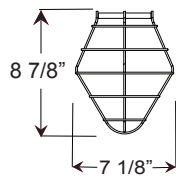

ACCESSORIES

GUP110