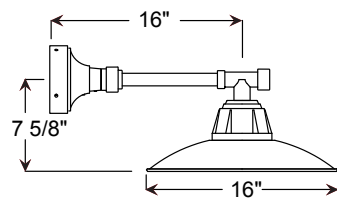

EU816-E35UR16