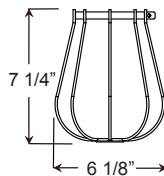

Project: _____

Fixture Type: _____ Quantity: _____

Customer: _____

PENDANT MOUNTS

ARM MOUNTS

ACCESSORIES

GUP120