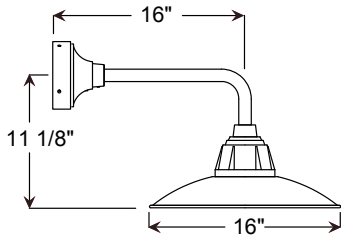

ARM MOUNTS

EU816-E31UR16