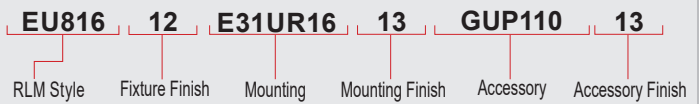

Modifications:
Consult factory for custom or modified designs.

EU816

200w Max Incandescent
16" Euro Barn

Weight: 3.7 lbs

Catalog Logic

Catalog Number

1	2	3	4	5
EU816				

1		3		5		FINISHES			
Standard Grade	Marine Grade	Standard Grade	Marine Grade	Standard Grade	Marine Grade	Standard Grade	Marine Grade	Standard Grade	Marine Grade
40	NA	Raw Unfinished	53	100	Copper Clay				
41	101	Black	56	109	Silver				
42	102	Forest Green	61	106	Black Verde				
43	114	Bright Red	70	118	Painted Chrome				
44	107	White	71	105	Painted Copper				
45	112	Bright Blue	72	108	Textured Black				
46	123	Sunny Yellow	73	125	Matte Black				
47	120	Aqua Green	76	121	Textured Architectural Bronze				
49	NA	Galvanized	77	127	Textured White				
50	111	Navy	78	124	Textured Silver				
51	103	Architectural Bronze	10	130	Aspen Green				
52	104	Patina Verde	11	131	Cantaloupe				
12	133	Lilac	13	132	Putty				
Premium Grade	Marine Grade	Premium Grade	Marine Grade	Premium Grade	Marine Grade	Premium Grade	Marine Grade	Premium Grade	Marine Grade
81	129	Extreme Chrome	64	116	Candy Apple Red				
80	117	Textured Desert Stone	65	122	Cobalt Blue				
67	119	Butterscotch	82	128	Graystone				
66	115	Caramel	69	113	Gunmetal Gray				
68	126	Black Silver	83	134	Oil Rubbed Bronze				