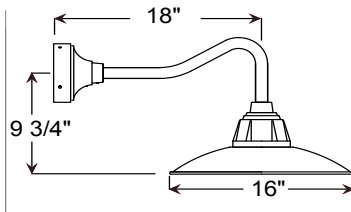

EU816-E33UR18