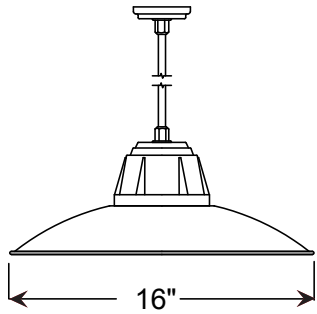

Project: _____

Fixture Type: _____ Quantity: _____

Customer: _____

PENDANT MOUNTS

EU816-BLCUR