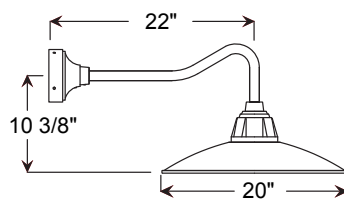

EU820-E33UR22