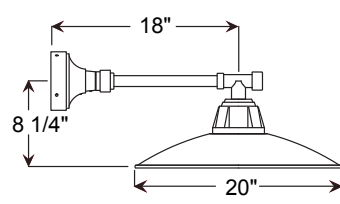

EU820-E35UR18