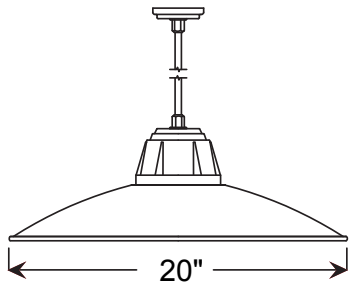

Project: _____

Fixture Type: _____ Quantity: _____

Customer: _____

Illuminating
ENGINEERING SOCIETY

PENDANT MOUNTS

EU820-BLCUR