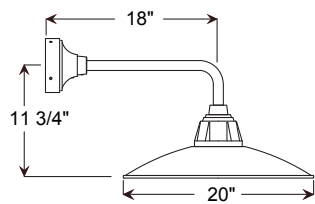

ARM MOUNTS

EU820-E31UR18