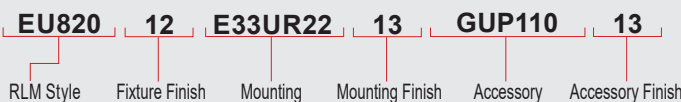

Modifications:
 Consult factory for custom or modified designs.

EU820

200w Max Incandescent
 20" Euro Barn

Weight: 5.7 lbs

Catalog Logic

Catalog Number

	1	2	3	4	5
EU820					

1		3		5		FINISHES			
Standard Grade	Marine Grade	Standard Grade	Marine Grade	Standard Grade	Marine Grade	Standard Grade	Marine Grade	Standard Grade	Marine Grade
40	NA	Raw Unfinished	53	100	Copper Clay				
41	101	Black	56	109	Silver				
42	102	Forest Green	61	106	Black Verde				
43	114	Bright Red	70	118	Painted Chrome				
44	107	White	71	105	Painted Copper				
45	112	Bright Blue	72	108	Textured Black				
46	123	Sunny Yellow	73	125	Matte Black				
47	120	Aqua Green	76	121	Textured Architectural Bronze				
49	NA	Galvanized	77	127	Textured White				
50	111	Navy	78	124	Textured Silver				
51	103	Architectural Bronze	10	130	Aspen Green				
52	104	Patina Verde	11	131	Cantaloupe				
12	133	Lilac	13	132	Putty				
81	129	Extreme Chrome	64	116	Candy Apple Red				
80	117	Textured Desert Stone	65	122	Cobalt Blue				
67	119	Butterscotch	82	128	Graystone				
66	115	Caramel	69	113	Gunmetal Gray				
68	126	Black Silver	83	134	Oil Rubbed Bronze				