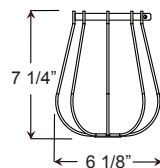

Project: _____

Fixture Type: _____ Quantity: _____

Customer: _____

Illuminating
ENGINEERING SOCIETY

PENDANT MOUNTS

ARM MOUNTS

ACCESSORIES

GUP120