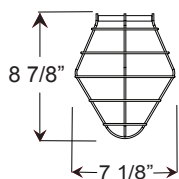

ACCESSORIES

GUP110