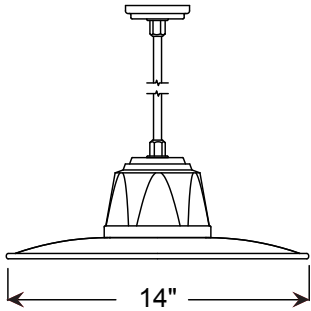

Project: _____

Fixture Type: _____ Quantity: _____

Customer: _____

PENDANT MOUNTS

EU914-BLCUE