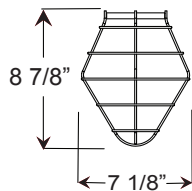

ACCESSORIES

GUP110