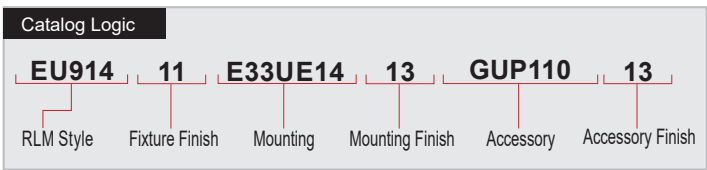

Specifications

Material:
Shade is 0.80" spun aluminum. Cast Aluminum Hub and Wall Canopy

Electrical:
Medium Base Socket, 200w Max and 120v only.

Certifications:
Cord mounts are UL listed for dry locations. Arm mount are UL listed for wet locations.

Finish:
A polyester powder coat high quality finish is electro-statically applied and baked at 430° for exceptional durability and color retention. Products undergo an intensive five-step cleansing and pretreatment process for maximum paint adhesion.

Marine grade finish provides superior salt, humidity and UV protection. This coating withstands up to 3000 hours of continuous salt spray, comes with a 5-year warranty and is available in either a textured or gloss surface.

Modifications:
Consult factory for custom or modified designs.