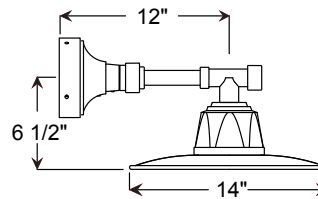

EU914-E35UE12