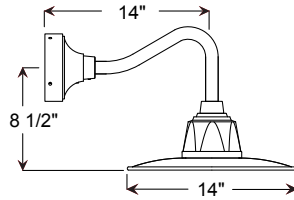

EU914-E33UE14