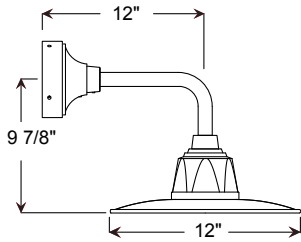

ARM MOUNTS

EU914-E31UE12