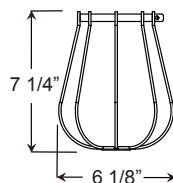

Project: _____

Fixture Type: _____ Quantity: _____

Customer: _____

PENDANT MOUNTS

ARM MOUNTS

ACCESSORIES

GUP120