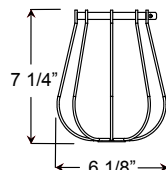

EU916-E33UE18

EU916-E35UE16

ACCESSORIES

GUP110

GUP120

Project: _____

Fixture Type: _____ Quantity: _____

Customer: _____