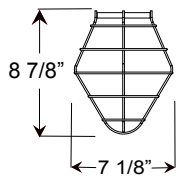

ACCESSORIES

GUP110