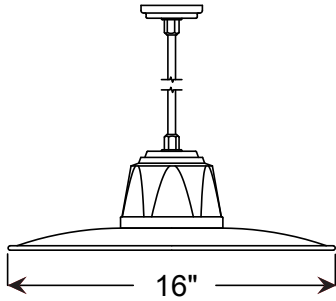

Project: _____

Fixture Type: _____ Quantity: _____

Customer: _____

Illuminating
ENGINEERING SOCIETY

PENDANT MOUNTS

EU916-BLCUE