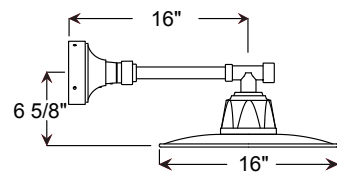

EU916-E35UE16