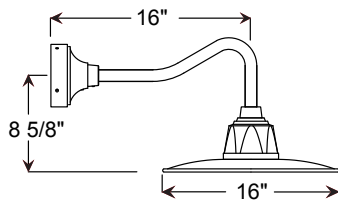

EU916-E33UE18