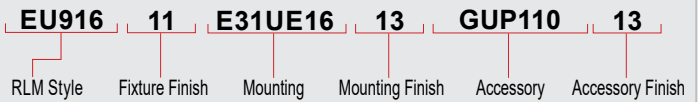

Project: _____

Fixture Type: _____ Quantity: _____

Customer: _____

illuminating
ENGINEERING SOCIETY

Specifications

Material:
Shade is 0.80° spun aluminum. Cast Aluminum Hub and Wall Canopy

Electrical:
Medium Base Socket, 200w Max and 120v only.

Modifications:
Consult factory for custom or modified designs.

EU916

Weight: 3.7 lbs

200w Max Incandescent
16" Euro Barn Slim

Catalog Logic

Catalog Number

1

2