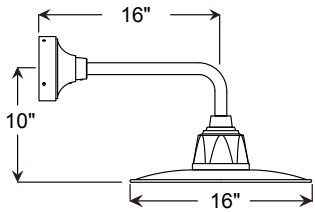

ARM MOUNTS

EU916-E31UE16