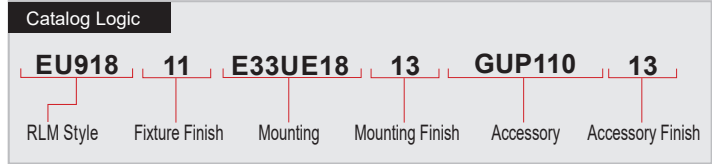

Project: _____

Fixture Type: _____ Quantity: _____

Customer: _____

Specifications

Material:
Shade is 0.80" spun aluminum. Cast Aluminum Hub and Wall Canopy

Electrical:
Medium Base Socket, 200w Max and 120v only.

Modifications:
Consult factory for custom or modified designs.

EU918

200w Max Incandescent
18" Euro Barn Slim

Weight: 4.7 lbs

Catalog Number					
	1	2	3	4	5
EU918					

FINISHES					
Standard Grade	Marine Grade		Standard Grade	Marine Grade	
40	NA	Raw Unfinished	53	100	Copper Clay
41	101	Black	56	109	Silver
42	102	Forest Green	61	106	Black Verde
43	114	Bright Red	70	118	Painted Chrome
44	107	White	71	105	Painted Copper
45	112	Bright Blue	72	108	Textured Black
46	123	Sunny Yellow	73	125	Matte Black
47	120	Aqua Green	76	121	Textured Architectural Bronze
49	NA	Galvanized	77	127	Textured White
50	111	Navy	78	124	Textured Silver
51	103	Architectural Bronze	10	130	Aspen Green
52	104	Patina Verde	11	131	Cantaloupe
12	133	Lilac	13	132	Putty