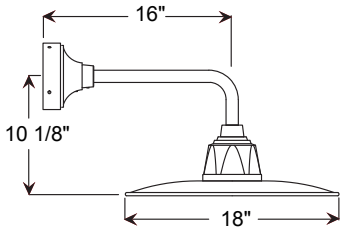

ARM MOUNTS

EU918-E31UE16