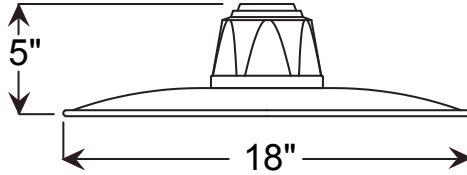

Project: _____

Fixture Type: _____ Quantity: _____

Customer: _____

Specifications

Material:
Shade is 0.80" spun aluminum. Cast Aluminum Hub and Wall Canopy

Electrical:
Medium Base Socket, 200w Max and 120v only.