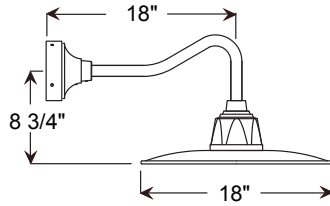

EU918-E33UE18