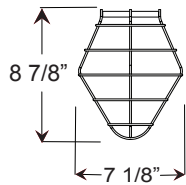

ACCESSORIES

GUP110