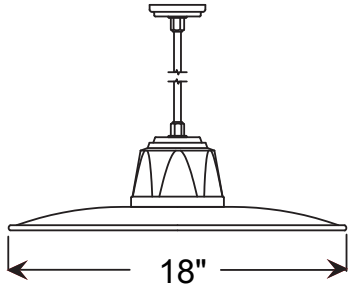

Project: _____

Fixture Type: _____ Quantity: _____

Customer: _____

PENDANT MOUNTS

EU918-BLCUE