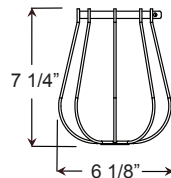

Project: _____

Fixture Type: _____ Quantity: _____

Customer: _____

PENDANT MOUNTS

ARM MOUNTS

ACCESSORIES

GUP120