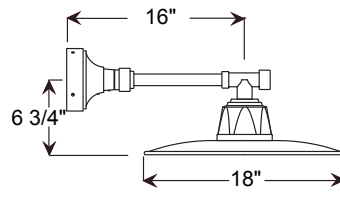

EU918-E35UE16