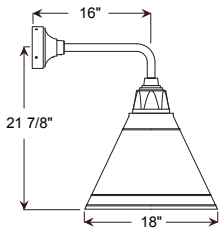

ARM MOUNTS

LSU18-E31UE12