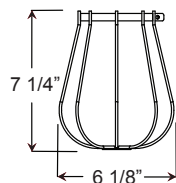

Project: _____
Fixture Type: _____ Quantity: _____
Customer: _____

PENDANT MOUNTS

ARM MOUNTS

ACCESSORIES

GUP120