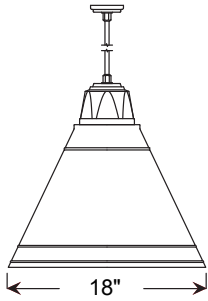

PENDANT MOUNTS

LSU18-BLCUE