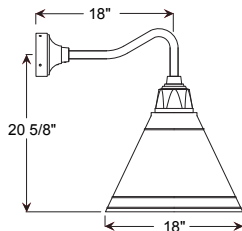

LSU18-E33UE18