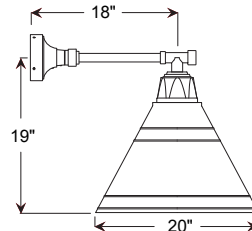

LSU18-E35UE18