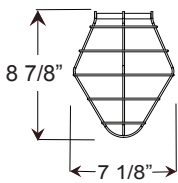

ACCESSORIES

GUP110