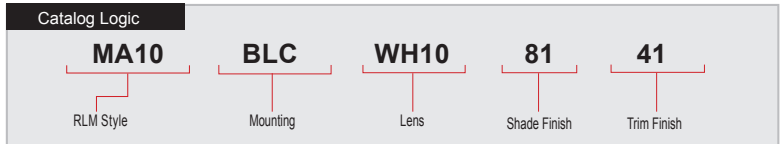

Project: _____
 Fixture Type: _____ Quantity: _____
 Customer: _____

Specifications

Material:
 Shade is 0.80" spun aluminum. Cap and Lens ring are 356 cast aluminum. All fasteners are stainless steel. Inside of shade is reflective white finish for all colors except galvanized paint finish. Screw hardware may not match paint.

Modifications:
 Consult factory for custom or modified luminaires.

MA10
 200w maximum Incandescent

Weight: 2.5 lbs

1 MOUNTING	
Arm Mounts	
E3112	
E3412	
E3512	
Wall Mounts	
WM906	
Cord Mounts	
BLC (6' black cord with 5 1/4" x 2 3/4" canopy)	
WHC (6' white cord with 5 1/4" x 2 3/4" canopy)	
Stem Mount	
1/2" (13/16" OD Rigid Stems with STC Flat Canopy)	
2ST6 2ST12 2ST18 2ST24 2ST36 2ST48	
2ST60 2ST72 2ST96	
3/4" (1" OD Rigid Stems with STC Flat Canopy)	
3ST6 3ST12 3ST18 3ST24 3ST36 3ST48	
3ST60 3ST72 3ST96	