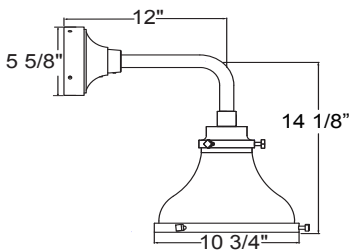

Project: _____
 Fixture Type: _____ Quantity: _____
 Customer: _____

Specifications

Material:
 Shade is 0.80" spun aluminum. Cap and Lens ring are 356 cast aluminum. All fasteners are stainless steel. Inside of shade is reflective white finish for all colors except galvanized paint finish. Screw hardware may not match paint.

Modifications:
 Consult factory for custom or modified luminaires.

MA10
 200w maximum Incandescent

Weight: 2.5 lbs

1 MOUNTING	
Arm Mounts	
E3112	
E3412	
E3512	
Wall Mounts	
WM906	
Cord Mounts	
BLC (6' black cord with 5 1/4" x 2 3/4" canopy)	
WHC (6' white cord with 5 1/4" x 2 3/4" canopy)	
Stem Mount	
1/2" (13/16" OD Rigid Stems with STC Flat Canopy)	
2ST6 2ST12 2ST18 2ST24 2ST36 2ST48	
2ST60 2ST72 2ST96	
3/4" (1" OD Rigid Stems with STC Flat Canopy)	
3ST6 3ST12 3ST18 3ST24 3ST36 3ST48	
3ST60 3ST72 3ST96	

Fixture Type: _____ Quantity: _____

Customer: _____

PENDANT MOUNTS

MA10-BLC

MA10-STEM

ARM MOUNTS

MA10-E3112

MA10-E3412