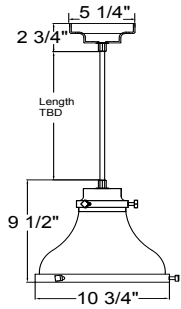

Project: _____

Fixture Type: _____ Quantity: _____

Customer: _____

PENDANT MOUNTS

MA10-BLC