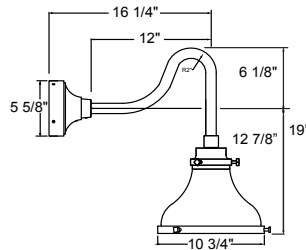

Project: _____
 Fixture Type: _____ Quantity: _____
 Customer: _____

Specifications

Material:
 Shade is 0.80" spun aluminum. Cap and Lens ring are 356 cast aluminum. All fasteners are stainless steel. Inside of shade is reflective white finish for all colors except galvanized paint finish. Screw hardware may not match paint.

Modifications:
 Consult factory for custom or modified luminaires.

MA10
 200w maximum Incandescent

Weight: 2.5 lbs

1 MOUNTING	
Arm Mounts	
E3112	
E3412	
E3512	
Wall Mounts	
WM906	
Cord Mounts	
BLC (6' black cord with 5 1/4" x 2 3/4" canopy)	
WHC (6' white cord with 5 1/4" x 2 3/4" canopy)	
Stem Mount	
1/2" (13/16" OD Rigid Stems with STC Flat Canopy)	
2ST6 2ST12 2ST18 2ST24 2ST36 2ST48	
2ST60 2ST72 2ST96	
3/4" (1" OD Rigid Stems with STC Flat Canopy)	
3ST6 3ST12 3ST18 3ST24 3ST36 3ST48	
3ST60 3ST72 3ST96	

Fixture Type: _____ Quantity: _____

Customer: _____

PENDANT MOUNTS

MA10-BLC

MA10-STEM

ARM MOUNTS

MA10-E3112

MA10-E3412