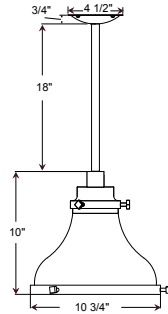

Project: _____
 Fixture Type: _____ Quantity: _____
 Customer: _____

Specifications

Material:
 Shade is 0.80" spun aluminum. Cap and Lens ring are 356 cast aluminum. All fasteners are stainless steel. Inside of shade is reflective white finish for all colors except galvanized paint finish. Screw hardware may not match paint.

Modifications:
 Consult factory for custom or modified luminaires.

MA10
 200w maximum Incandescent

Weight: 2.5 lbs

1 MOUNTING	
Arm Mounts	
E3112	
E3412	
E3512	
Wall Mounts	
WM906	
Cord Mounts	
BLC (6' black cord with 5 1/4" x 2 3/4" canopy)	
WHC (6' white cord with 5 1/4" x 2 3/4" canopy)	
Stem Mount	
1/2" (13/16" OD Rigid Stems with STC Flat Canopy)	
2ST6 2ST12 2ST18 2ST24 2ST36 2ST48	
2ST60 2ST72 2ST96	
3/4" (1" OD Rigid Stems with STC Flat Canopy)	
3ST6 3ST12 3ST18 3ST24 3ST36 3ST48	
3ST60 3ST72 3ST96	

Fixture Type: _____ Quantity: _____

Customer: _____

PENDANT MOUNTS

MA10-BLC

MA10-STEM

ARM MOUNTS

MA10-E3112

MA10-E3412