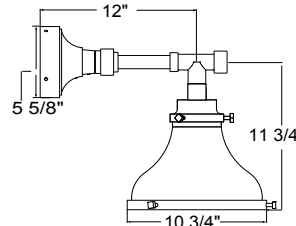

Project: _____
 Fixture Type: _____ Quantity: _____
 Customer: _____

Specifications

Material:
 Shade is 0.80" spun aluminum. Cap and Lens ring are 356 cast aluminum. All fasteners are stainless steel. Inside of shade is reflective white finish for all colors except galvanized paint finish. Screw hardware may not match paint.

Modifications:
 Consult factory for custom or modified luminaires.

MA10
 200w maximum Incandescent

Weight: 2.5 lbs

1 MOUNTING	
Arm Mounts	
E3112	
E3412	
E3512	
Wall Mounts	
WM906	
Cord Mounts	
BLC (6' black cord with 5 1/4" x 2 3/4" canopy)	
WHC (6' white cord with 5 1/4" x 2 3/4" canopy)	
Stem Mount	
1/2" (13/16" OD Rigid Stems with STC Flat Canopy)	
2ST6 2ST12 2ST18 2ST24 2ST36 2ST48	
2ST60 2ST72 2ST96	
3/4" (1" OD Rigid Stems with STC Flat Canopy)	
3ST6 3ST12 3ST18 3ST24 3ST36 3ST48	
3ST60 3ST72 3ST96	

Fixture Type: _____ Quantity: _____

Customer: _____

PENDANT MOUNTS

MA10-BLC

MA10-STEM

ARM MOUNTS

MA10-E3112

MA10-E3412