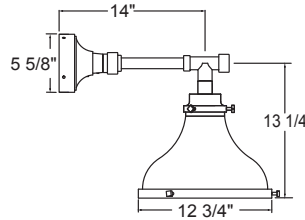

MA12-E3514