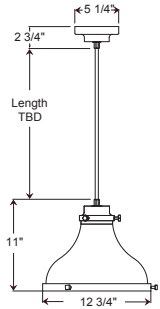

Project: _____

Fixture Type: _____ Quantity: _____

Customer: _____

PENDANT MOUNTS

MA12-BLC