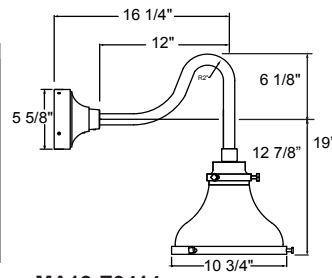

### Specifications

**Material:**  
 Shade is 0.80" spun aluminum. Cap and Lens ring are 356 cast aluminum. All fasteners are stainless steel. Inside of shade is reflective white finish for all colors except galvanized paint finish. Screw hardware may not match paint.

### Catalog Logic

1 MOUNTING	
Arm Mounts	
E3114	
E3414	
E3514	
Wall Mounts	
<b>WM907</b>	
Cord Mounts	
BLC (6' black cord with 5 1/4" x 2 3/4" canopy)	
WHC (6' white cord with 5 1/4" x 2 3/4" canopy)	
Stem Mount	
1/2" (13/16" OD Rigid Stems with STC Flat Canopy)	
2ST6 2ST12 2ST18 2ST24 2ST36 2ST48	
2ST60 2ST72 2ST96	
3/4" (1" OD Rigid Stems with STC Flat Canopy)	
3ST6 3ST12 3ST18 3ST24 3ST36 3ST48	
3ST60 3ST72 3ST96	

Project: \_\_\_\_\_

Fixture Type: \_\_\_\_\_ Quantity: \_\_\_\_\_

Customer: \_\_\_\_\_

**PENDANT MOUNTS**

**MA12-BLC**

**MA12-STEM**

**ARM MOUNTS**

**MA12-E3114**

**MA12-E3414**

**MA12-E3514**

**WALL MOUNTS**

**MA12-WM907**