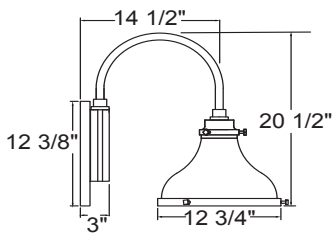

### Specifications

**Material:**  
 Shade is 0.80" spun aluminum. Cap and Lens ring are 356 cast aluminum. All fasteners are stainless steel. Inside of shade is reflective white finish for all colors except galvanized paint finish. Screw hardware may not match paint.

### Catalog Logic

1 MOUNTING	
Arm Mounts	
E3114	
E3414	
E3514	
Wall Mounts	
<b>WM907</b>	
Cord Mounts	
BLC (6' black cord with 5 1/4" x 2 3/4" canopy)	
WHC (6' white cord with 5 1/4" x 2 3/4" canopy)	
Stem Mount	
1/2" (13/16" OD Rigid Stems with STC Flat Canopy)	
2ST6 2ST12 2ST18 2ST24 2ST36 2ST48	
2ST60 2ST72 2ST96	
3/4" (1" OD Rigid Stems with STC Flat Canopy)	
3ST6 3ST12 3ST18 3ST24 3ST36 3ST48	
3ST60 3ST72 3ST96	

Project: \_\_\_\_\_

Fixture Type: \_\_\_\_\_ Quantity: \_\_\_\_\_

Customer: \_\_\_\_\_

**PENDANT MOUNTS**

**MA12-BLC**

**MA12-STEM**

**ARM MOUNTS**

**MA12-E3114**

**MA12-E3414**

**MA12-E3514**

**WALL MOUNTS**

**MA12-WM907**