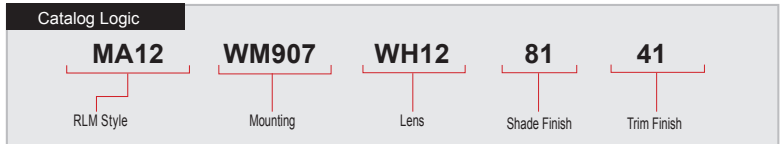

Specifications

Material:
Shade is 0.80" spun aluminum. Cap and Lens ring are 356 cast aluminum. All fasteners are stainless steel. Inside of shade is reflective white finish for all colors except galvanized paint finish. Screw hardware may not match paint.

Electrical:
Medium Base Socket and 120v.

Certifications:
Cord mounts are UL Listed for dry locations. Arm mount, stem mount and wall mount are UL Listed for wet locations.

Finish:
A polyester powder coat high quality finish is electro-statically applied and baked at 430° for exceptional durability and color retention. Products undergo an intensive five-step cleansing and pretreatment process for maximum paint adhesion.

Marine grade finish provides superior salt, humidity and UV protection. This coating withstands up to 3000 hours of continuous salt spray, comes with a 5-year warranty and is available in either a textured or gloss surface.

Modifications:
Consult factory for custom or modified luminaires.

MA12
200w maximum Incandescent

Weight: 3.0 lbs