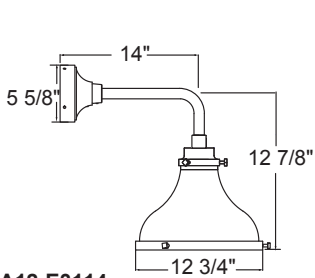

### Specifications

**Material:**  
 Shade is 0.80" spun aluminum. Cap and Lens ring are 356 cast aluminum. All fasteners are stainless steel. Inside of shade is reflective white finish for all colors except galvanized paint finish. Screw hardware may not match paint.

### Catalog Logic

1 MOUNTING	
Arm Mounts	
E3114	
E3414	
E3514	
Wall Mounts	
<b>WM907</b>	
Cord Mounts	
BLC (6' black cord with 5 1/4" x 2 3/4" canopy)	
WHC (6' white cord with 5 1/4" x 2 3/4" canopy)	
Stem Mount	
1/2" (13/16" OD Rigid Stems with STC Flat Canopy)	
2ST6 2ST12 2ST18 2ST24 2ST36 2ST48	
2ST60 2ST72 2ST96	
3/4" (1" OD Rigid Stems with STC Flat Canopy)	
3ST6 3ST12 3ST18 3ST24 3ST36 3ST48	
3ST60 3ST72 3ST96	

Project: \_\_\_\_\_

Fixture Type: \_\_\_\_\_ Quantity: \_\_\_\_\_

Customer: \_\_\_\_\_

**PENDANT MOUNTS**

**MA12-BLC**

**MA12-STEM**

**ARM MOUNTS**

**MA12-E3114**

**MA12-E3414**

**MA12-E3514**

**WALL MOUNTS**

**MA12-WM907**