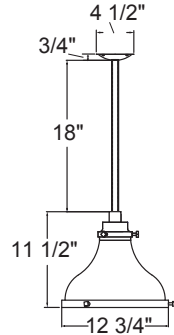

### Catalog Logic

1 MOUNTING	
Arm Mounts	
E3114	
E3414	
E3514	
Wall Mounts	
<b>WM907</b>	
Cord Mounts	
BLC (6' black cord with 5 1/4" x 2 3/4" canopy)	
WHC (6' white cord with 5 1/4" x 2 3/4" canopy)	
Stem Mount	
1/2" (13/16" OD Rigid Stems with STC Flat Canopy)	
2ST6 2ST12 2ST18 2ST24 2ST36 2ST48	
2ST60 2ST72 2ST96	
3/4" (1" OD Rigid Stems with STC Flat Canopy)	
3ST6 3ST12 3ST18 3ST24 3ST36 3ST48	
3ST60 3ST72 3ST96	

Project: \_\_\_\_\_

Fixture Type: \_\_\_\_\_ Quantity: \_\_\_\_\_

Customer: \_\_\_\_\_

**PENDANT MOUNTS**

**MA12-BLC**

**MA12-STEM**

**ARM MOUNTS**

**MA12-E3114**

**MA12-E3414**

**MA12-E3514**

**WALL MOUNTS**

**MA12-WM907**