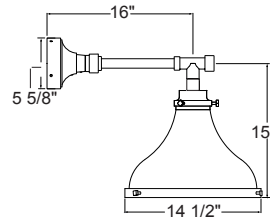

MA14-E3516

WALL MOUNTS