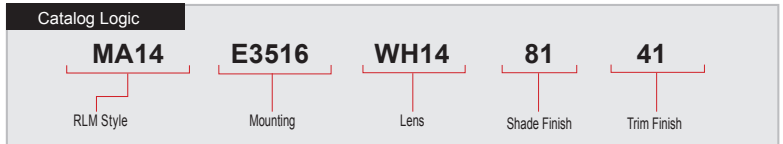

Project: _____
 Fixture Type: _____ Quantity: _____
 Customer: _____

Specifications

Material:
 Shade is 0.80" spun aluminum. Cap and Lens ring are 356 cast aluminum. All fasteners are stainless steel. Inside of shade is reflective white finish for all colors except galvanized paint finish. Screw hardware may not match paint.

Modifications:
 Consult factory for custom or modified luminaires.

MA14
 200w maximum Incandescent

Weight: 3.5 lbs

Catalog Logic

1 MOUNTING	
Arm Mounts	
E3116	
E3416	
E3516	
Wall Mounts	
WM908	
Cord Mounts	
BLC (6' black cord with 5 1/4" x 2 3/4" canopy)	
WHC (6' white cord with 5 1/4" x 2 3/4" canopy)	
Stem Mount	
1/2" (13/16" OD Rigid Stems with STC Flat Canopy)	
2ST6 2ST12 2ST18 2ST24 2ST36 2ST48	
2ST60 2ST72 2ST96	
3/4" (1" OD Rigid Stems with STC Flat Canopy)	
3ST6 3ST12 3ST18 3ST24 3ST36 3ST48	
3ST60 3ST72 3ST96	