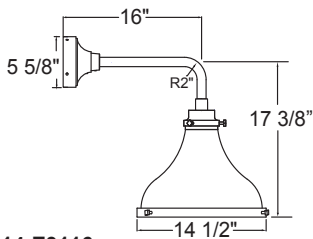

Project: _____
 Fixture Type: _____ Quantity: _____
 Customer: _____

Specifications

Material:
 Shade is 0.80" spun aluminum. Cap and Lens ring are 356 cast aluminum. All fasteners are stainless steel. Inside of shade is reflective white finish for all colors except galvanized paint finish. Screw hardware may not match paint.

Modifications:
 Consult factory for custom or modified luminaires.

MA14
 200w maximum Incandescent

Weight: 3.5 lbs

Catalog Logic

1 MOUNTING	
Arm Mounts	
E3116	
E3416	
E3516	
Wall Mounts	
WM908	
Cord Mounts	
BLC (6' black cord with 5 1/4" x 2 3/4" canopy)	
WHC (6' white cord with 5 1/4" x 2 3/4" canopy)	
Stem Mount	
1/2" (13/16" OD Rigid Stems with STC Flat Canopy)	
2ST6 2ST12 2ST18 2ST24 2ST36 2ST48	
2ST60 2ST72 2ST96	
3/4" (1" OD Rigid Stems with STC Flat Canopy)	
3ST6 3ST12 3ST18 3ST24 3ST36 3ST48	
3ST60 3ST72 3ST96	

Fixture Type: _____ Quantity: _____

Customer: _____

Illuminating
ENGINEERING SOCIETY

PENDANT MOUNTS

MA14-BLC

MA14-STEM

ARM MOUNTS

MA14-E3116