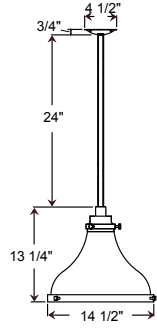

Project: _____
 Fixture Type: _____ Quantity: _____
 Customer: _____

Specifications

Material:
 Shade is 0.80" spun aluminum. Cap and Lens ring are 356 cast aluminum. All fasteners are stainless steel. Inside of shade is reflective white finish for all colors except galvanized paint finish. Screw hardware may not match paint.

Modifications:
 Consult factory for custom or modified luminaires.

MA14
 200w maximum Incandescent

Weight: 3.5 lbs

Catalog Logic

1 MOUNTING	
Arm Mounts	
E3116	
E3416	
E3516	
Wall Mounts	
WM908	
Cord Mounts	
BLC (6' black cord with 5 1/4" x 2 3/4" canopy)	
WHC (6' white cord with 5 1/4" x 2 3/4" canopy)	
Stem Mount	
1/2" (13/16" OD Rigid Stems with STC Flat Canopy)	
2ST6 2ST12 2ST18 2ST24 2ST36 2ST48	
2ST60 2ST72 2ST96	
3/4" (1" OD Rigid Stems with STC Flat Canopy)	
3ST6 3ST12 3ST18 3ST24 3ST36 3ST48	
3ST60 3ST72 3ST96	

Consult factory for additional paint charges and availability

4 TRIM FINISHES	
NOTE: Trim includes bottom trim, cap, canopy hardware and mounting.	
See Shade Finish Color Chart to choose Trim Finish.	

Project: _____

Fixture Type: _____ Quantity: _____

Customer: _____

Illuminating
ENGINEERING SOCIETY

PENDANT MOUNTS

MA14-BLC

MA14-STEM

ARM MOUNTS

MA14-E3116