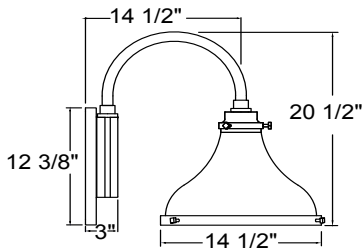

MA14-WM908