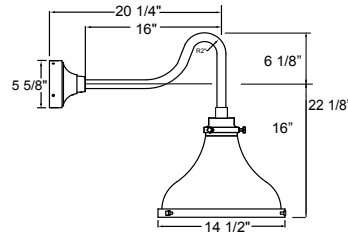

Project: _____
 Fixture Type: _____ Quantity: _____
 Customer: _____

Specifications

Material:
 Shade is 0.80" spun aluminum. Cap and Lens ring are 356 cast aluminum. All fasteners are stainless steel. Inside of shade is reflective white finish for all colors except galvanized paint finish. Screw hardware may not match paint.

Modifications:
 Consult factory for custom or modified luminaires.

MA14
 200w maximum Incandescent

Weight: 3.5 lbs

Catalog Logic

1 MOUNTING	
Arm Mounts	
E3116	
E3416	
E3516	
Wall Mounts	
WM908	
Cord Mounts	
BLC (6' black cord with 5 1/4" x 2 3/4" canopy)	
WHC (6' white cord with 5 1/4" x 2 3/4" canopy)	
Stem Mount	
1/2" (13/16" OD Rigid Stems with STC Flat Canopy)	
2ST6 2ST12 2ST18 2ST24 2ST36 2ST48	
2ST60 2ST72 2ST96	
3/4" (1" OD Rigid Stems with STC Flat Canopy)	
3ST6 3ST12 3ST18 3ST24 3ST36 3ST48	
3ST60 3ST72 3ST96	

Fixture Type: _____ Quantity: _____

Customer: _____

Illuminating
ENGINEERING SOCIETY

PENDANT MOUNTS

MA14-BLC

MA14-STEM

ARM MOUNTS

MA14-E3116