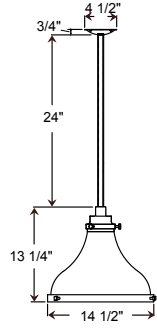

Project: _____

Fixture Type: _____ Quantity: _____

Customer: _____

Illuminating
ENGINEERING SOCIETY

Specifications

Material:
Shade is 0.80" spun aluminum. Cap and Lens ring are 356 cast aluminum. All fasteners are stainless steel. Inside of shade is reflective white finish for all colors except galvanized paint finish. Screw hardware may not match paint.

4

MA14

WM908

WH14

1 MOUNTING

Arm Mounts	
E3116	
E3416	
E3516	
Wall Mounts	
WM908	
Cord Mounts	
BLC (6' black cord with 5 1/4" x 2 3/4" canopy)	
WHC (6' white cord with 5 1/4" x 2 3/4" canopy)	
Stem Mount	
1/2" (13/16" OD Rigid Stems with STC Flat Canopy)	
2ST6 2ST12 2ST18 2ST24 2ST36 2ST48	
2ST60 2ST72 2ST96	
3/4" (1" OD Rigid Stems with STC Flat Canopy)	
3ST6 3ST12 3ST18 3ST24 3ST36 3ST48	
3ST60 3ST72 3ST96	

Consult factory for additional paint charges and availability

4 TRIM FINISHES

NOTE: Trim includes bottom trim, cap, canopy hardware and mounting.

See Shade Finish Color Chart to choose Trim Finish.

Project: _____

Fixture Type: _____ Quantity: _____

Customer: _____

PENDANT MOUNTS

MA14-BLC

MA14-STEM

ARM MOUNTS

MA14-E3116

MA14-E3416