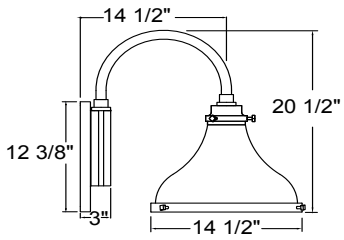

MA14-WM908