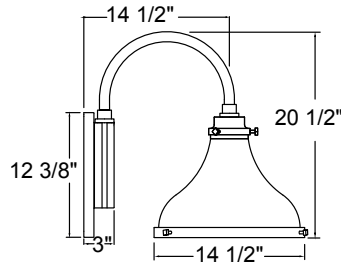

Project: _____

Fixture Type: _____ Quantity: _____

Customer: _____

Illuminating
ENGINEERING SOCIETY

Specifications

Material:
Shade is 0.80" spun aluminum. Cap and Lens ring are 356 cast aluminum. All fasteners are stainless steel. Inside of shade is reflective white finish for all colors except galvanized paint finish. Screw hardware may not match paint.

Electrical:
Medium Base Socket and 120v.

Certifications:
Cord mounts are UL Listed for dry locations. Arm mount, stem mount and wall mount are UL Listed for wet locations.

Finish:
A polyester powder coat high quality finish is electro-statically applied and baked at 430° for exceptional durability and color retention. Products undergo an intensive five-step cleansing and pretreatment process for maximum paint adhesion.

Marine grade finish provides superior salt, humidity and UV protection. This coating withstands up to 3000 hours of continuous salt spray, comes with a 5-year warranty and is available in either a textured or gloss surface.

Modifications:
Consult factory for custom or modified luminaires.