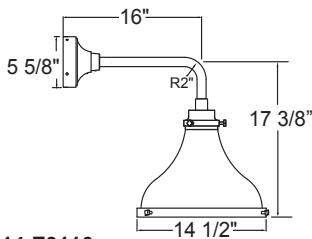

Project: _____

Fixture Type: _____ Quantity: _____

Customer: _____

Illuminating
ENGINEERING SOCIETY

Specifications

Material:
Shade is 0.80" spun aluminum. Cap and Lens ring are 356 cast aluminum. All fasteners are stainless steel. Inside of shade is reflective white finish for all colors except galvanized paint finish. Screw hardware may not match paint.

4

MA14

WM908

WH14

1 MOUNTING

Arm Mounts	
E3116	
E3416	
E3516	
Wall Mounts	
WM908	
Cord Mounts	
BLC (6' black cord with 5 1/4" x 2 3/4" canopy)	
WHC (6' white cord with 5 1/4" x 2 3/4" canopy)	
Stem Mount	
1/2" (13/16" OD Rigid Stems with STC Flat Canopy)	
2ST6 2ST12 2ST18 2ST24 2ST36 2ST48	
2ST60 2ST72 2ST96	
3/4" (1" OD Rigid Stems with STC Flat Canopy)	
3ST6 3ST12 3ST18 3ST24 3ST36 3ST48	
3ST60 3ST72 3ST96	

Fixture Type: _____ Quantity: _____

Customer: _____

PENDANT MOUNTS

MA14-BLC

MA14-STEM

ARM MOUNTS

MA14-E3116

MA14-E3416