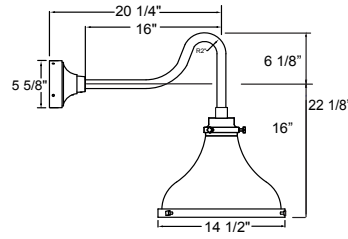

Project: _____

Fixture Type: _____ Quantity: _____

Customer: _____

Illuminating
ENGINEERING SOCIETY

Specifications

Material:
Shade is 0.80" spun aluminum. Cap and Lens ring are 356 cast aluminum. All fasteners are stainless steel. Inside of shade is reflective white finish for all colors except galvanized paint finish. Screw hardware may not match paint.

4

MA14

WM908

WH14

1 MOUNTING

Arm Mounts	
E3116	
E3416	
E3516	
Wall Mounts	
WM908	
Cord Mounts	
BLC (6' black cord with 5 1/4" x 2 3/4" canopy)	
WHC (6' white cord with 5 1/4" x 2 3/4" canopy)	
Stem Mount	
1/2" (13/16" OD Rigid Stems with STC Flat Canopy)	
2ST6 2ST12 2ST18 2ST24 2ST36 2ST48	
2ST60 2ST72 2ST96	
3/4" (1" OD Rigid Stems with STC Flat Canopy)	
3ST6 3ST12 3ST18 3ST24 3ST36 3ST48	
3ST60 3ST72 3ST96	

Fixture Type: _____ Quantity: _____

Customer: _____

PENDANT MOUNTS

MA14-BLC

MA14-STEM

ARM MOUNTS

MA14-E3116

MA14-E3416