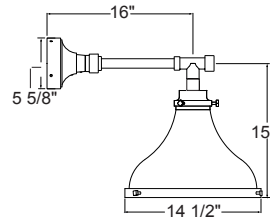

Project: _____

Fixture Type: _____ Quantity: _____

Customer: _____

Illuminating
ENGINEERING SOCIETY

Specifications

Material:
Shade is 0.80" spun aluminum. Cap and Lens ring are 356 cast aluminum. All fasteners are stainless steel. Inside of shade is reflective white finish for all colors except galvanized paint finish. Screw hardware may not match paint.

4

MA14

WM908

WH14

1 MOUNTING

Arm Mounts	
E3116	
E3416	
E3516	
Wall Mounts	
WM908	
Cord Mounts	
BLC (6' black cord with 5 1/4" x 2 3/4" canopy)	
WHC (6' white cord with 5 1/4" x 2 3/4" canopy)	
Stem Mount	
1/2" (13/16" OD Rigid Stems with STC Flat Canopy)	
2ST6 2ST12 2ST18 2ST24 2ST36 2ST48	
2ST60 2ST72 2ST96	
3/4" (1" OD Rigid Stems with STC Flat Canopy)	
3ST6 3ST12 3ST18 3ST24 3ST36 3ST48	
3ST60 3ST72 3ST96	

Fixture Type: _____ Quantity: _____

Customer: _____

PENDANT MOUNTS

MA14-BLC

MA14-STEM

ARM MOUNTS

MA14-E3116

MA14-E3416