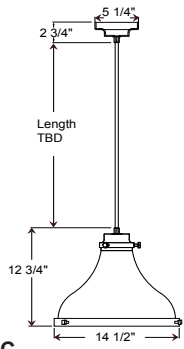

Project: _____

Fixture Type: _____ Quantity: _____

Customer: _____

PENDANT MOUNTS

MA14-BLC