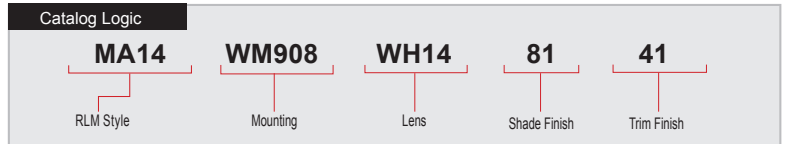

Project: _____

Fixture Type: _____ Quantity: _____

Customer: _____

Illuminating
ENGINEERING SOCIETY

Specifications

Material:
Shade is 0.80" spun aluminum. Cap and Lens ring are 356 cast aluminum. All fasteners are stainless steel. Inside of shade is reflective white finish for all colors except galvanized paint finish. Screw hardware may not match paint.

Modifications:
Consult factory for custom or modified luminaires.

MA14

200w maximum Incandescent

Weight: 3.5 lbs

Catalog Logic

1

2

3