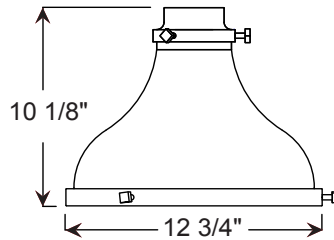

Project: _____

Fixture Type: _____ Quantity: _____

Customer: _____

Weight: 3.0 lbs

MA12
200w Max
Medium Base

Specifications

Material:
Shade is 0.80" spun aluminum. Cap and Lens ring are 356 cast aluminum. All fasteners are stainless steel. Inside of shade is reflective white finish for all colors except galvanized paint finish. Screw hardware may not match paint.

Electrical:
Medium Base Socket, 200w Maximum or GU24 Socket.
Approximately 12" of pull wire extends from fixture. Additional pull wire provided for post mount arms and wall mounts.

Certifications:
Cord mounts are UL Listed for dry locations. Arm mount, stem mount and wall mount are UL Listed for wet locations.