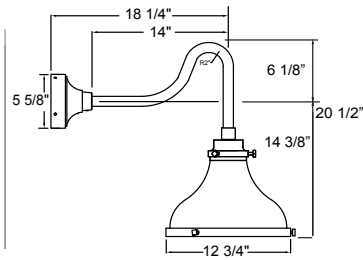

Project: _____

Fixture Type: _____ Quantity: _____

Customer: _____

Weight: 3.0 lbs

MA12
200w Max
Medium Base

Specifications

Material:
Shade is 0.80" spun aluminum. Cap and Lens ring are 356 cast aluminum. All fasteners are stainless steel. Inside of shade is reflective white finish for all colors except galvanized paint finish. Screw hardware may not match paint.

WARRANTY
See www.ANPLighting.com for complete fixture warranty

Project: _____
 Fixture Type: _____ Quantity: _____
 Customer: _____

PENDANT MOUNTS

MA12-BLC

MA12-STEM

ARM MOUNTS

MA12-E3114

MA12-E3414