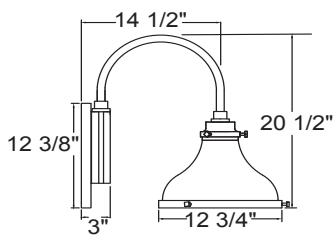

MA12-WM907