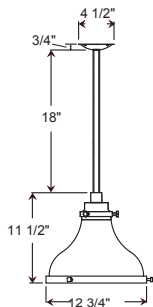

Project: _____
Fixture Type: _____ Quantity: _____
Customer: _____

PENDANT MOUNTS

MA12-STEM

ARM MOUNTS

WALL MOUNTS