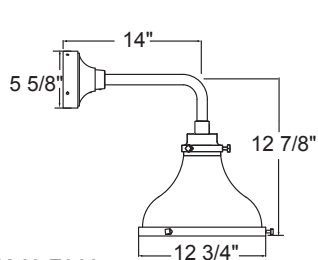

Project: _____

Fixture Type: _____ Quantity: _____

Customer: _____

Weight: 3.0 lbs

MA12
200w Max
Medium Base

Specifications

Material:
Shade is 0.80" spun aluminum. Cap and Lens ring are 356 cast aluminum. All fasteners are stainless steel. Inside of shade is reflective white finish for all colors except galvanized paint finish. Screw hardware may not match paint.

WARRANTY
See www.ANPLighting.com for complete fixture warranty

Project: _____
 Fixture Type: _____ Quantity: _____
 Customer: _____

PENDANT MOUNTS

MA12-BLC

MA12-STEM

ARM MOUNTS

MA12-E3114

MA12-E3414