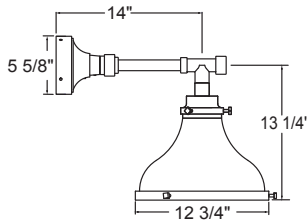

Project: _____

Fixture Type: _____ Quantity: _____

Customer: _____

Weight: 3.0 lbs

MA12
200w Max
Medium Base

Specifications

Material:
Shade is 0.80" spun aluminum. Cap and Lens ring are 356 cast aluminum. All fasteners are stainless steel. Inside of shade is reflective white finish for all colors except galvanized paint finish. Screw hardware may not match paint.

WARRANTY
See www.ANPLighting.com for complete fixture warranty

Project: _____
 Fixture Type: _____ Quantity: _____
 Customer: _____

PENDANT MOUNTS

MA12-BLC

MA12-STEM

ARM MOUNTS

MA12-E3114

MA12-E3414