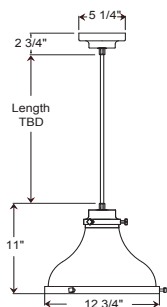

Project: _____
Fixture Type: _____ Quantity: _____
Customer: _____

PENDANT MOUNTS

MA12-BLC