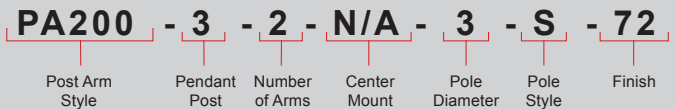

Catalog Logic