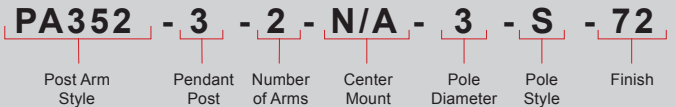

Catalog Logic