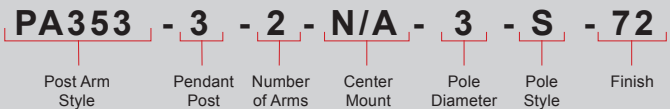

Catalog Logic