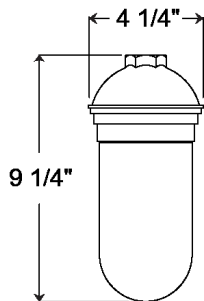

Project: _____
 Fixture Type: _____ Quantity: _____
 Customer: _____

Quick Ship

Specifications

Material:
 Constructed of complete cast aluminum.
 All hardware provided shall be stainless steel. Screw hardware may not match paint.

Glass:
 Choice of clear, frosted or prismatic glass.
 Colored glass available for extra charge.

Electrical:
 Medium Base Socket. 100w Max

Certifications:
 Cord mounts are UL Listed for dry locations.
 Arm, wall, post, pendant and stem mounts are UL Listed for wet locations.

Modifications:
 Consult factory for custom or modified designs.

VTP100GL 100w MAX Incandescent

Weight: 2 lbs

Catalog Logic

Q-VTP100GL - PR - E22 - GUPC - 49

Vapor Tight Style Glass Mounting Source Guard Finish

ARM MOUNTS | Dimensions are Projection x Height | CB included with all arms

E22 | 7 1/2" x 2"