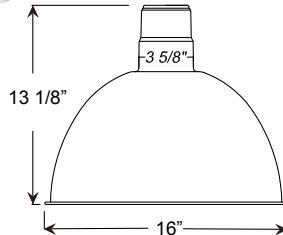

Project: _____

Fixture Type: _____ Quantity: _____

Customer: _____

Illuminating
ENGINEERING SOCIETY

Specifications

Material:
RLM shades are constructed of heavy duty spun aluminum. Wall back plate and ballast housing are cast aluminum. All fasteners are stainless steel. Inside of shade is reflective white finish for all colors except galvanized paint finish. Screw hardware may not match paint.

WALL MOUNTS | Dimensions are Projection x Height

POST MOUNTS | Dimensions are Projection x Height

 WM40 13 7/8" x 14 3/4"	 WM54 23 3/8" x 14 1/4"	 PM10 14 1/2" x 25"	 PM20 30 1/8" x 25"
 WM74 22" x 26 1/2" (CFL Only)	 WM75 25" x 26 1/2" (HID Only)	 PM30 21 5/8" x 28 7/8"	 PM40 43 3/8" x 28 7/8"
 WM84 26 1/2" x 57 1/4"	 WM317 15" x 12" (CFL Only)	 PM50 27" x 38"	 PM319 16 5/8" x 27 1/2"