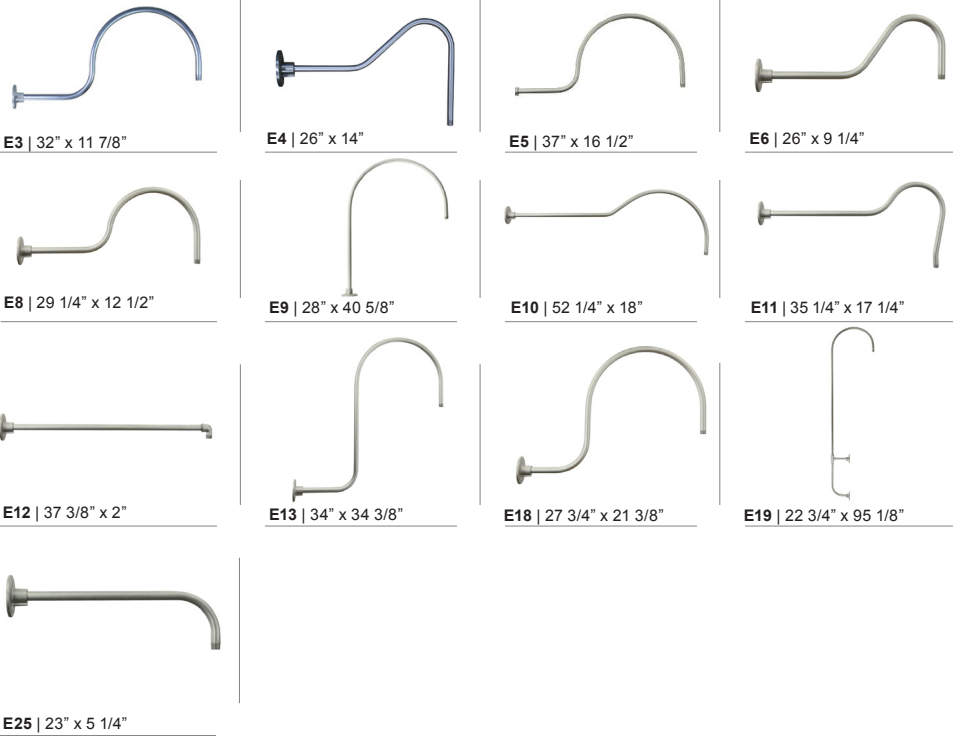

Project: _____

Fixture Type: _____ Quantity: _____

Customer: _____

ARM MOUNTS | Dimensions are Projection x Height | CB included with all arms