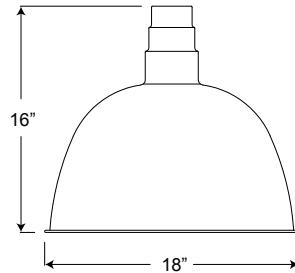

Project: _____

Fixture Type: _____ Quantity: _____

Customer: _____

Specifications

Material:
RLM shades are constructed of heavy duty spun aluminum. Wall back plate and ballast housing are cast aluminum. All fasteners are stainless steel. Inside of shade is reflective white finish for all colors except galvanized paint finish. Screw hardware may not match paint.