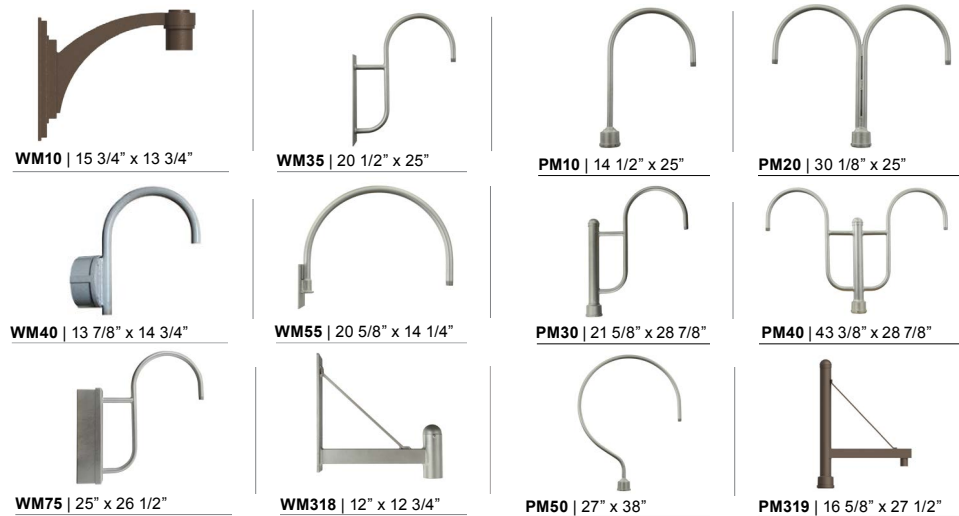

Consult factory for additional paint charges and availability

WARRANTY

See www.anplighting.com for complete fixture warranty.

Project: _____

Fixture Type: _____ Quantity: _____

Customer: _____

ARM MOUNTS | Dimensions are Projection x Height | CB included with all arms

WALL MOUNTS | Dimensions are Projection x Height | **POST MOUNTS** | Dimensions are Projection x Height

ACCESSORIES

GLASS & GUARDS

Glass Legend: CL = Clear FR = Frosted PR = Prismatic	
Glass Only	
	GLCL GLFR GLPR
	AC (Acorn Glass -- Clear Stipple Only)
	GLBG (Ball Glass -- White Only)
Glass with Cast Guard	
	GLCLGUPC GLFRGUPC GLPRGUPC
Glass with Wire Guard	
	GLCLGUP GLFRGUP GLPRGUP
Guards Only	
	GLGUPC (Cast Guard)
	GLGUP (Wire Guard)