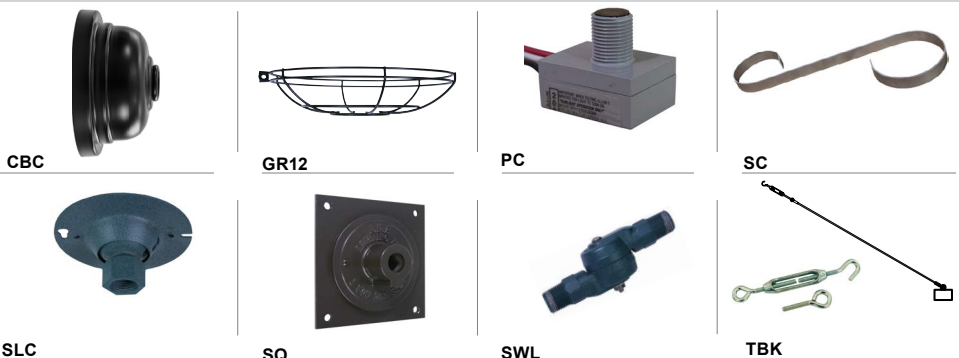

ACCESSORIES

GLASS & GUARDS

Glass Legend: CL = Clear FR = Frosted PR = Prismatic	
Glass Only	
	GLCL GLFR GLPR
	AC (Acorn Glass -- Clear Stipple Only)
	GLBG (Ball Glass -- White Only)
Glass with Cast Guard	
	GLCLGUPC GLFRGUPC GLPRGUPC
Glass with Wire Guard	
	GLCLGUP GLFRGUP GLPRGUP
Guards Only	
	GLGUPC (Cast Guard)
	GLGUP (Wire Guard)