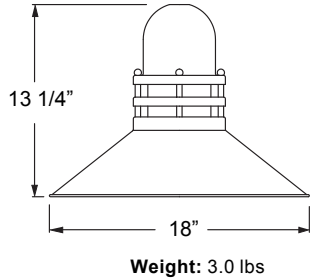

Project: _____

Fixture Type: _____ Quantity: _____

Customer: _____

Specifications

Material:
RLM shades are constructed of heavy duty spun aluminum. Wall back plate and ballast housing are cast aluminum. All fasteners are stainless steel. Inside of shade is reflective white finish for all colors except galvanized paint finish. Screw hardware may not match paint.