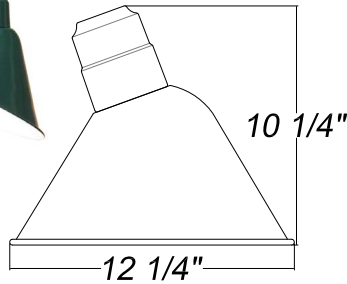

Quick Ship

A812
200w max Incandescent

Weight: 1 lb

Project: _____
 Fixture Type: _____ Quantity: _____
 Customer: _____

Specifications

Material:
 RLM shades are constructed of heavy duty spun aluminum. Wall back plate and ballast housing are cast aluminum. All fasteners are stainless steel. Inside of shade is reflective white finish for all colors except galvanized paint finish. Screw hardware may not match paint.