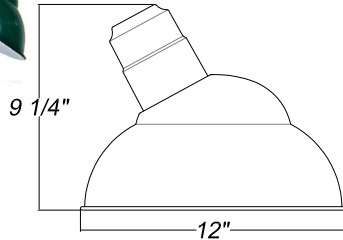

Quick Ship

M712
200w max Incandescent

Weight: 1 lbs

Specifications

Material:
RLM shades are constructed of heavy duty spun aluminum. Wall back plate and ballast housing are cast aluminum. All fasteners are stainless steel. Inside of shade is reflective white finish for all colors except galvanized paint finish. Screw hardware may not match paint.