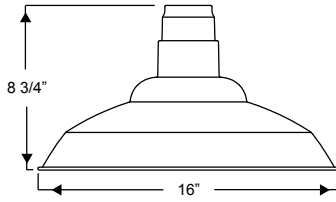

**Quick Ship**

**Weight: 1.5 lbs**

**Q-W516**  
**200w max Incandescent**

Project: \_\_\_\_\_

Fixture Type: \_\_\_\_\_ Quantity: \_\_\_\_\_

Customer: \_\_\_\_\_

**Specifications**

**Material:**  
RLM shades are constructed of heavy duty spun aluminum. Wall back plate and ballast housing are cast aluminum. All fasteners are stainless steel. Inside of shade is reflective white finish for all colors except galvanized paint finish. Screw hardware may not match paint.