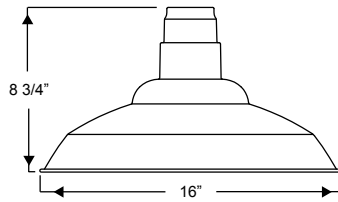

Weight: 1.5 lbs

Q-W516
200w max Incandescent

Catalog Logic

Q-W516 - WHC - 44

RLM Style

Mounting Source

Finish

Catalog Number

1

2

Q-W516

WHC

44

1 MOUNTING SOURCES	
Arm Mounts (Cast back plate included)	
E3 E4 E5 E6 E8 E9	
E10 E11 E12 E13 E15 E18	
E19 E25 E26	
Wall Mounts	
WM10	
WM35	
WM40	
WM55	
WM318	
Post Mounts	
PM10	
PM20	
PM30	
PM40	
PM50	
PM319	
Cord Mounts	
BLC (8' black cord with 1" x 5 3/8" canopy)	
WHC (8' white cord with 1" x 5 3/8" canopy)	
Stem Mounts	
1/2" (13/16" OD Rigid Stems with STC Flat Canopy)	
2ST6 2ST12 2ST18 2ST24 2ST36 2ST48	
2ST60 2ST72 2ST96	
3/4" (1" OD Rigid Stems with STC Flat Canopy)	
3ST6 3ST12 3ST18 3ST24 3ST36 3ST48	
3ST60 3ST72 3ST96	

2 FINISHES					
Standard Grade	Marine Grade		Standard Grade	Marine Grade	
40	NA	Raw Unfinished	53	100	Copper Clay
41	101	Black	56	109	Silver
42	102	Forest Green	61	106	Black Verde
43	114	Bright Red	70	118	Painted Chrome
44	107	White	71	105	Painted Copper
45	112	Bright Blue	72	108	Textured Black
46	123	Sunny Yellow	73	125	Matte Black
47	120	Aqua Green	76	121	Textured Architectural Bronze
49	NA	Galvanized	77	127	Textured White
50	111	Navy	78	124	Textured Silver
51	103	Architectural Bronze	10	130	Aspen Green
52	104	Patina Verde	11	131	Cantaloupe
12	133	Lilac	13	132	Putty
Premium Grade	Marine Grade		Premium Grade	Marine Grade	
81	129	Extreme Chrome	64	116	Candy Apple Red
80	117	Textured Desert Stone	65	122	Cobalt Blue
67	119	Butterscotch	82	128	Graystone
66	115	Caramel	69	113	Gunmetal Gray
68	126	Black Silver	83	134	Oil Rubbed Bronze

Consult factory for additional paint charges and availability