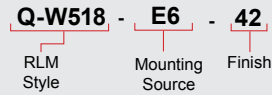

Quick Ship

Weight: 2 lbs

**W518**

**300w max Incandescent**

Catalog Logic

**Q-W518**

1

**E6**