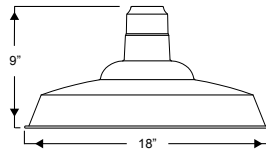

Quick Ship

Weight: 2 lbs

W518
300w max Incandescent

Project: _____

Fixture Type: _____ Quantity: _____

Customer: _____

illuminating
ENGINEERING SOCIETY

Specifications