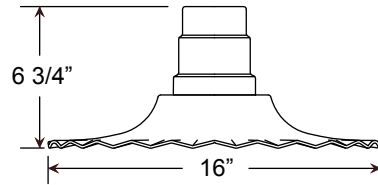

Project: _____

Fixture Type: _____ Quantity: _____

Customer: _____

Specifications

illuminating
ENGINEERING SOCIETY

Material:

RLM shades are constructed of heavy duty spun aluminum. Wall back plate and ballast housing are cast aluminum. All fasteners are stainless steel. Inside of shade is reflective white finish for all colors except galvanized paint finish. Screw hardware may not match paint.