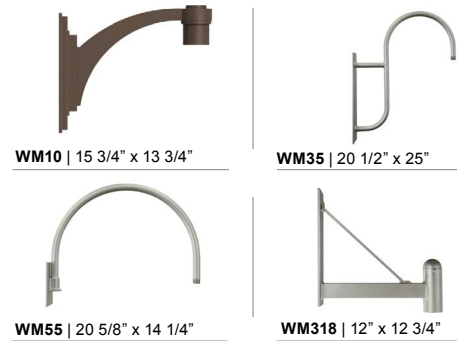

Premium Grade	Marine Grade		Premium Grade	Marine Grade	
81	129	Extreme Chrome	64	116	Candy Apple Red
80	117	Textured Desert Stone	65	122	Cobalt Blue
67	119	Butterscotch	82	128	Graystone
66	115	Caramel	69	113	Gunmetal Gray
68	126	Black Silver	83	134	Oil Rubbed Bronze

Consult factory for additional paint charges and availability

Project: _____

Fixture Type: _____ Quantity: _____

Customer: _____

ARM MOUNTS | Dimensions are Projection x Height | CB included with all arms

WALL MOUNTS | Dimensions are Projection x Height

POST MOUNTS | Dimensions are Projection x Height

GLASS & GUARDS

Glass Legend: **CL** = Clear **FR** = Frosted **PR** = Prismatic

Glass Only	
	GLCL GLFR GLPR
	AC (Acorn Glass -- Clear Stipple Only)
	GLBG (Ball Glass -- White Only)
Glass with Cast Guard	
	GLCLGUPC GLFRGUPC GLPRGUPC
Glass with Wire Guard	
	GLCLGUP GLFRGUP GLPRGUP
Guards Only	
	GLGUPC (Cast Guard)
	GLGUP (Wire Guard)