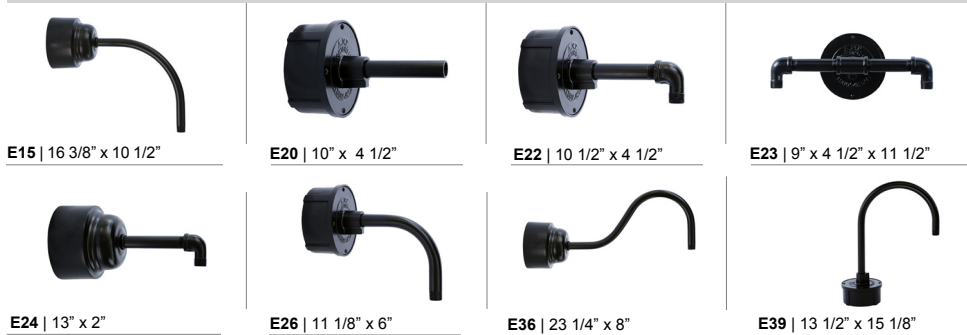

Project: _____
Fixture Type: _____ Quantity: _____
Customer: _____

ARM MOUNTS | Dimensions are Projection x Height | CB included with all arms