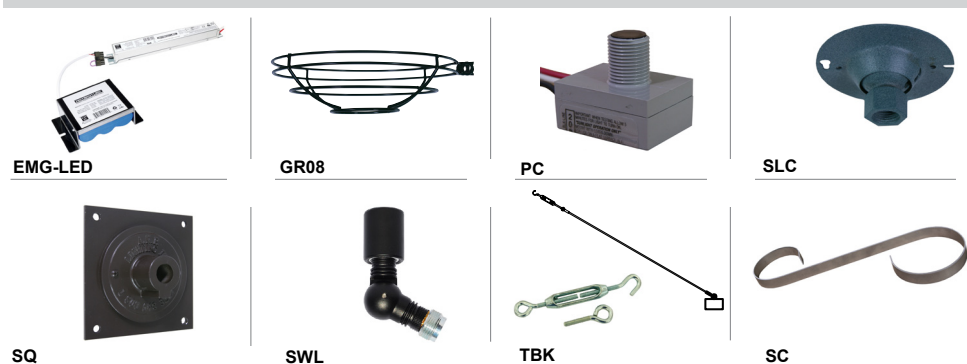

Consult Factory for additional paint charges and availability.

8 VOLTAGE	
UNV	(120-277)

Project: _____
 Fixture Type: _____ Quantity: _____
 Customer: _____

ARM MOUNTS | Dimensions are Projection x Height | CB included with all arms

WALL MOUNTS | Dimensions are Projection x Height

ACCESSORIES

Driver Housings

	RTCW (6 1/2" OD x 5 5/8" H) Wall Only (E-arms)
	RTCNCW (5 7/8" OD x 2 5/8" H) Wall Only (E-arms)
	SRTCW (6" OD x 2 7/8" H) Wall Only (E-arms)
	ST-RTCC (6 1/2" OD x 5 5/8" H) Stem Only
	CRD-RTCC (6 1/2" OD x 5 5/8" H) Cord Only
	SSC-RTCC (6 1/2" OD x 5 5/8" H) Cable Only
	ST-RTCNCW (5 7/8" OD x 2 5/8" H) Stem Only
	CRD-RTCNCW (5 7/8" OD x 2 5/8" H) Cord Only
	SSC-RTCNCW (5 7/8" OD x 2 5/8" H) Cable Only
	ST-SRTCW (6" OD x 2 7/8" H) Stem Only
	CRD-SRTCW (6" OD x 2 7/8" H) Cord Only
	SSC-SRTCW (6" OD x 2 7/8" H) Cable Only
	ST-DCCEM (12" OD x 1 1/2" H) Stem Only
	CRD-DCCEM (12" OD x 1 1/2" H) Cord Only
	SSC-DCCEM (12" OD x 1 1/2" H) Cable Only