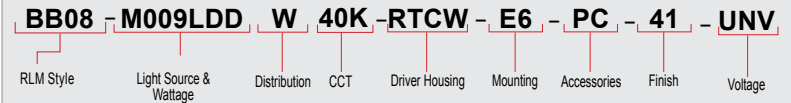

Modifications:
 Consult factory for custom or modified designs.

**BB08
 LED**

Weight: 1.0 lbs

Catalog Logic

Catalog Number		1	2	3	4	5	6	7	8
		BB08	M009LDD	-	-	-	-	-	UNV

1 LIGHT SOURCE & WATTAGES
M009LDD (9w, 850 lumen, Cree module)
2 DISTRIBUTION
W (T5 Wide Distribution with Dome LED Lens) N (T5 Narrow Distribution with Flat LED Lens)
3 COLOR TEMPERATURE (CCT)
27K (2700K) 30K (3000K) 35K (3500K) 40K (4000K)