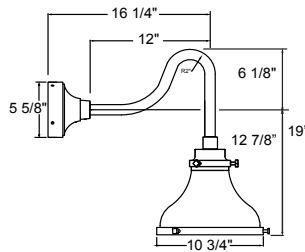

10 VOLTAGE
UNV (120-277)

Project: \_\_\_\_\_

Fixture Type: \_\_\_\_\_ Quantity: \_\_\_\_\_

Customer: \_\_\_\_\_

**PENDANT MOUNTS**

**MA10-BLC**

**MA10-STEM**

**ARM MOUNTS**

**MA10-E3112**

**MA10-E3412**

**MA10-E3512**

**WALL MOUNTS**

**MA10-WM906**

**Driver Housings**

	CRD-DCC (7 3/4" x 1 1/2") Cord Only SSC-DCC (7 3/4" x 1 1/2") Cable/Cord Only
	ST-DCCEM (12" x 1 1/2") Stem Only CRD-DCCEM (12" x 1 1/2") Cord Only SSC-DCCEM (12" x 1 1/2") Cable/Cord Only