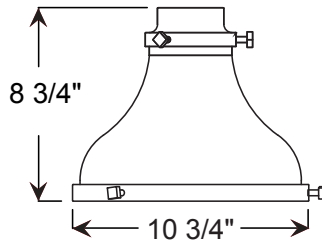

Project: _____

Fixture Type: _____ Quantity: _____

Customer: _____

Specifications

Material:
Shade is 0.80" spun aluminum. Cap and Lens ring are 356 cast aluminum. All fasteners are stainless steel. Inside of shade is reflective white finish for all colors except galvanized paint finish. Screw hardware may not match paint.

Electrical:
Universal voltage 120-277 is standard. 0-10V, TRIAC and ELV dimming to 1% protocols are standard for LED modules. (12w is 120v and TRIAC dimming only)

See page 2 table for LED module and driver specs, voltage and dimming protocols.

Certifications:
Cord mounts are UL Listed for dry locations. Arm mount, stem mount and wall mount are UL Listed for wet locations.

Finish:
A polyester powder coat high quality finish is electro-statically applied and baked at 430° for exceptional durability and color retention. Products undergo an intensive five-step cleansing and pretreatment process for maximum paint adhesion.

Marine grade finish provides superior salt, humidity and UV protection. This coating withstands up to 3000 hours of continuous salt spray, comes with a 5-year warranty and is available in either a textured or gloss surface.

Modifications:
Consult factory for custom or modified designs.

Weight: 3.5 lbs