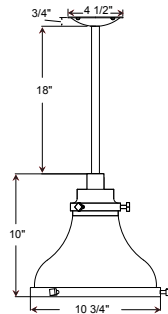

Project: _____

Fixture Type: _____ Quantity: _____

Customer: _____

PENDANT MOUNTS

MA10-STEM

ARM MOUNTS

WALL MOUNTS

Driver Housings

	CRD-DCC (7 3/4" x 1 1/2") Cord Only SSC-DCC (7 3/4" x 1 1/2") Cable/Cord Only
	ST-DCCEM (12" x 1 1/2") Stem Only CRD-DCCEM (12" x 1 1/2") Cord Only SSC-DCCEM (12" x 1 1/2") Cable/Cord Only