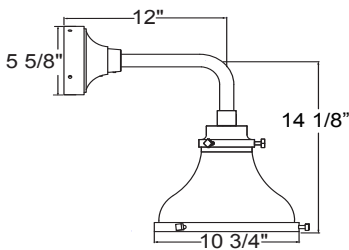

**MA10-E3112**

**MA10-E3412**

**MA10-E3512**

**WALL MOUNTS**

**MA10-WM906**

**Driver Housings**

	CRD-DCC (7 3/4" x 1 1/2") Cord Only SSC-DCC (7 3/4" x 1 1/2") Cable/Cord Only
	ST-DCCEM (12" x 1 1/2") Stem Only CRD-DCCEM (12" x 1 1/2") Cord Only SSC-DCCEM (12" x 1 1/2") Cable/Cord Only