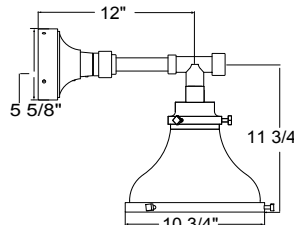

10 VOLTAGE
UNV (120-277)

Project: \_\_\_\_\_

Fixture Type: \_\_\_\_\_ Quantity: \_\_\_\_\_

Customer: \_\_\_\_\_

**PENDANT MOUNTS**

**MA10-BLC**

**MA10-STEM**

**ARM MOUNTS**

**MA10-E3112**

**MA10-E3412**

**MA10-E3512**

**WALL MOUNTS**

**MA10-WM906**

**Driver Housings**

	CRD-DCC (7 3/4" x 1 1/2") Cord Only SSC-DCC (7 3/4" x 1 1/2") Cable/Cord Only
	ST-DCCEM (12" x 1 1/2") Stem Only CRD-DCCEM (12" x 1 1/2") Cord Only SSC-DCCEM (12" x 1 1/2") Cable/Cord Only