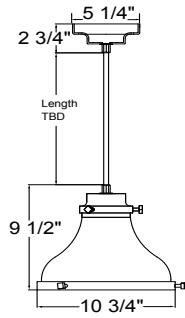

Project: _____

Fixture Type: _____ Quantity: _____

Customer: _____

PENDANT MOUNTS

MA10-BLC