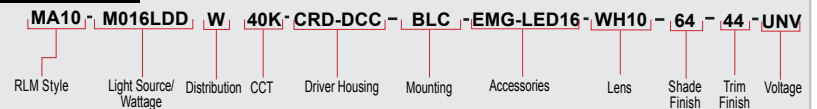

Catalog Logic