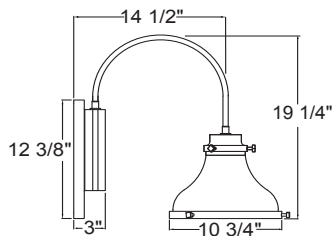

**MA10-E3112**

**MA10-E3412**

**MA10-E3512**

**WALL MOUNTS**

**MA10-WM906**

**Driver Housings**

	CRD-DCC (7 3/4" x 1 1/2") Cord Only SSC-DCC (7 3/4" x 1 1/2") Cable/Cord Only
	ST-DCCEM (12" x 1 1/2") Stem Only CRD-DCCEM (12" x 1 1/2") Cord Only SSC-DCCEM (12" x 1 1/2") Cable/Cord Only