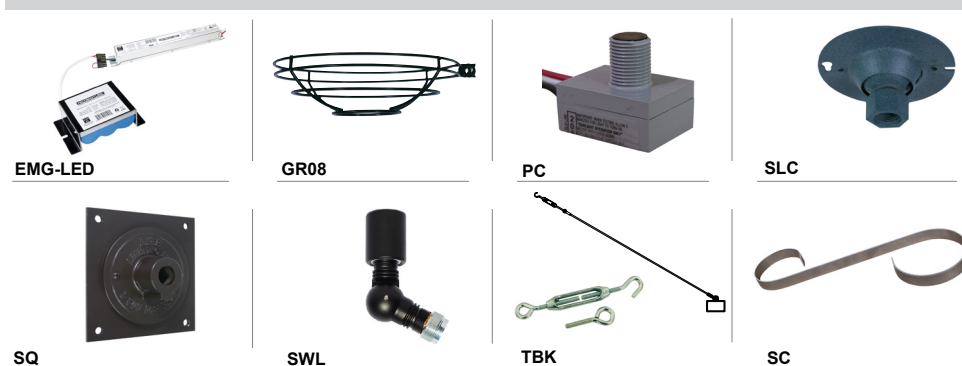

Consult Factory for additional paint charges and availability.

8 VOLTAGE	
UNV	(120-277)

Project: _____

Fixture Type: _____ Quantity: _____

Customer: _____

ARM MOUNTS | Dimensions are Projection x Height | CB included with all arms

WALL MOUNTS | Dimensions are Projection x Height

ACCESSORIES

Driver Housings

	RTCW (6 1/2" OD x 5 5/8" H) Wall Only (E-arms)
	RTCNCW (5 7/8" OD x 2 5/8" H) Wall Only (E-arms)
	SRTCW (6" OD x 2 7/8" H) Wall Only (E-arms)
	ST-RTCC (6 1/2" OD x 5 5/8" H) Stem Only
	CRD-RTCC (6 1/2" OD x 5 5/8" H) Cord Only
	SSC-RTCC (6 1/2" OD x 5 5/8" H) Cable Only
	ST-RTCNC (5 7/8" OD x 2 5/8" H) Stem Only
	CRD-RTCNC (5 7/8" OD x 2 5/8" H) Cord Only
	SSC-RTCNC (5 7/8" OD x 2 5/8" H) Cable Only
	ST-SRTCC (6" OD x 2 7/8" H) Stem Only
	CRD-SRTCC (6" OD x 2 7/8" H) Cord Only
	SSC-SRTCC (6" OD x 2 7/8" H) Cable Only
	ST-DCCEM (12" OD x 1 1/2" H) Stem Only
	CRD-DCCEM (12" OD x 1 1/2" H) Cord Only
	SSC-DCCEM (12" OD x 1 1/2" H) Cable Only