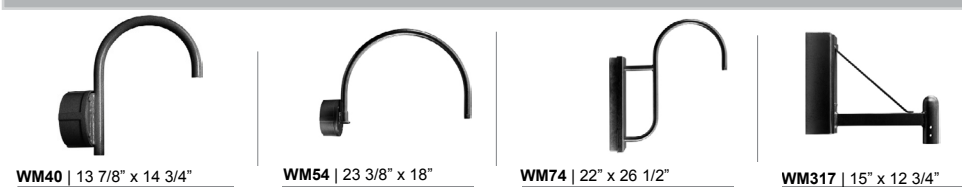

WALL MOUNTS | Dimensions are Projection x Height