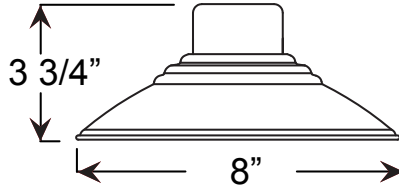

Project: _____

Fixture Type: _____ Quantity: _____

Customer: _____

Specifications

Material:
RLM shades are constructed of heavy duty spun aluminum. Wall back plate and driver housing are cast aluminum. All fasteners are stainless steel. Inside of shade is reflective white finish for all colors except galvanized paint finish. Screw hardware may not match paint.