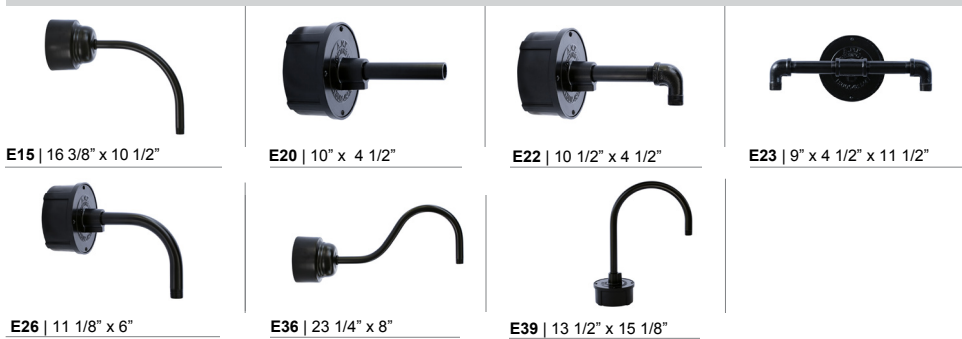

Consult Factory for additional paint charges and availability.

8 VOLTAGE	
UNV	(120-277)

Project: _____

Fixture Type: _____ Quantity: _____

Customer: _____

ARM MOUNTS | Dimensions are Projection x Height | CB included with all arms