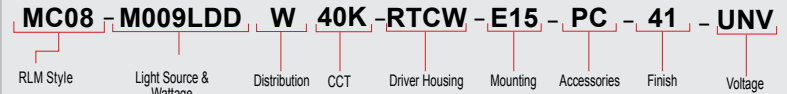

Catalog Logic

Catalog Number		1	2	3	4	5	6	7	8
		MC08	M009LDD	-	-	-	-	-	UNV

1 LIGHT SOURCE & WATTAGES

M009LDD	(9w, 850 lumen, Cree module)

2 DISTRIBUTION

W	(T5 Wide Distribution with Dome LED Lens)
N	(T5 Narrow Distribution with Flat LED Lens)

3 COLOR TEMPERATURE (CCT)

27K	(2700K)
30K	(3000K)
35K	(3500K)
40K	(4000K)

4 DRIVER HOUSINGS*

NA	(Housing not required for 12w)
Wall Mount Options Choose Arm in Box 5	
RTCW	(Driver Housing for Wall only (E-arms); 6 1/2" OD x 5 5/8" H)
SRTCW	(Smooth Driver Housing for Wall only (E-arms); 6" OD x 2 7/8" H)
RTCNCW	(Driver Housing/No Spun Cover for Wall only (E-arms); 5 7/8" OD x 2 5/8" H)
Cord Mount Options Choose Cord Style in Box 5	
CRD-RTCC	(Driver Housing for Cord only; 6 1/2" OD x 5 5/8" H)
CRD-SRTCC	(Smooth Driver Housing for Cord only; 6" OD x 2 7/8" H)
CRD-RTCNC	(Driver Housing/No Spun Cover for Cord only; 5 7/8" OD x 2 5/8" H)
Cable Mount Options Choose Cord Style in Box 5	
SSC-RTCC	(Driver Housing for SS Cable/Cord only; 6 1/2" OD x 5 5/8" H)
SSC-SRTCC	(Smooth Driver Housing for SS Cable/Cord only; 6" OD x 2 7/8" H)
SSC-RTCNC	(Driver Housing/No Spun Cover for SS Cable/Cord only; 5 7/8" OD x 2 5/8" H)
Stem Mount Options Choose Stem Size in Box 5	
ST-RTCC	(Driver Housing for Stem only; 6 1/2" OD x 5 5/8" H)
ST-SRTCC	(Smooth Driver Housing for Stem only; 6" OD x 2 7/8" H)
ST-RTCNC	(Driver Housing/No Spun Cover for Stem only; 5 7/8" OD x 2 5/8" H)
Emergency Backup Housing Options Choose EMG Driver in Box 7	
CRD-DCCEM	(Emergency Ballast Housing for Cord only; 12" OD x 1 1/2" H) Choose Cord Style in Box 5.
ST-DCCEM	(Emergency Ballast Housing for Stem only; 12" OD x 1 1/2" H) Choose Stem Size in Box 5.
SSC-DCCEM	(Emergency Ballast Housing for SS Cable/Cord only; 12" OD x 1 1/2" H) Choose Cord Style in Box 5.

*Driver Housing finish will match fixture finish.

5 MOUNTING SOURCES*

Arm Mounts	
E15 E20 E22 E23 E26 E36 E39	
Wall Mounts	
WM40 WM54 WM74 WM317	
Cord Mounts Color & Style (See page 4 for color cord style)	
SJT Cord	
BLC (6' Black SJT Cord)	WHC (6' White SJT Cord)
Solid Fabric Colored Cords	
BLSF (6' Black)	ORSF (6' Orange)
GYSF (6' Gray)	LGSF (6' Lime Green)
CHSF (6' Chocolate Brown)	KGSF (6' Kelly Green)
WHSF (6' White)	CBSF (6' Cobalt Blue)
CASF (6' Cardinal)	SBSF (6' Sky Blue)
Patterned Fabric Colored Cords	
BWHPF (6' Black/White Houndstooth)	BIHPF (6' Brown/Ivory Houndstooth)
GYCPF (6' Gray/Citrus Yellow)	MOSPF (6' Magenta/Orange Stripe)
NMTPF (6' Navy Mini Tweed)	
Glossy Fabric Colored Cords	
GMGF (6' Gun Metal)	SSGF (6' Sterling Silver)
CPGF (6' Copper Penny)	BRGF (6' Bronze)
GOGF (6' Gold)	
Stem Mounts	
1/2" (13/16" OD) Rigid Stems	3/4" (1" OD) Rigid Stems
2ST6 2ST12 2ST18	3ST6 3ST12 3ST18
2ST24 2ST36 2ST48	3ST24 3ST36 3ST48
2ST60 2ST72 2ST96	3ST60 3ST72 3ST96

*Arm mounts, Wall mounts or Stem finish will match fixture finish.