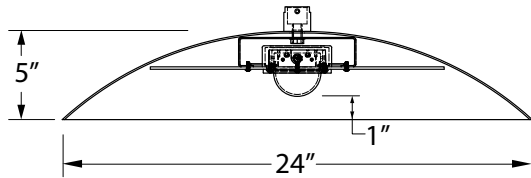

Project: \_\_\_\_\_

Fixture Type: \_\_\_\_\_ Quantity: \_\_\_\_\_

Customer: \_\_\_\_\_

**Specifications**

**Material:**  
RLM shades are constructed of heavy duty spun aluminum. Wall back plate and driver housing are cast aluminum. All fasteners are stainless steel. Inside of shade is reflective white finish for all colors except galvanized paint finish. Screw hardware may not match paint.