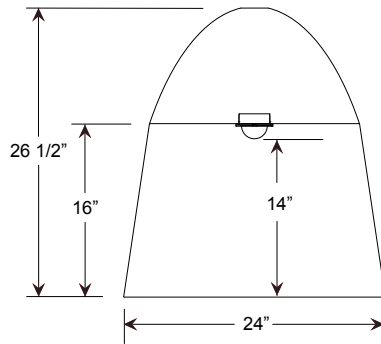

Project: _____

Fixture Type: _____ Quantity: _____

Customer: _____

Specifications

Material:
Dome top is constructed of heavy duty spun aluminum. Shade is of a hard back fabric. Driver housing is constructed of heavy duty spun aluminum. All fasteners are stainless steel. Screw hardware may not match paint.