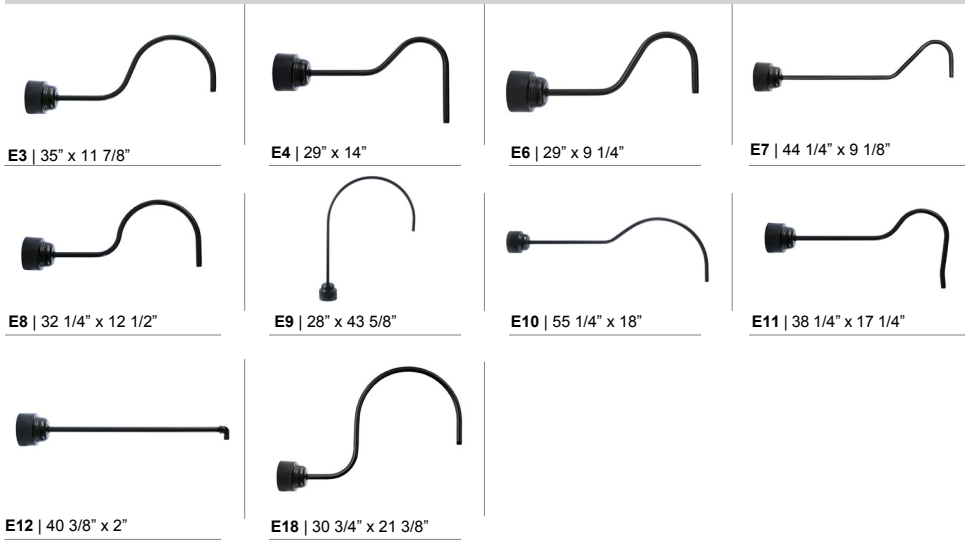

Project: \_\_\_\_\_

Fixture Type: \_\_\_\_\_ Quantity: \_\_\_\_\_

Customer: \_\_\_\_\_

**ARM MOUNTS** | Dimensions are Projection x Height | CB included with all arms | Arm will match fixture finish

**WALL MOUNTS** | Dimensions are Projection x Height | Wall Mount finish will match fixture finish