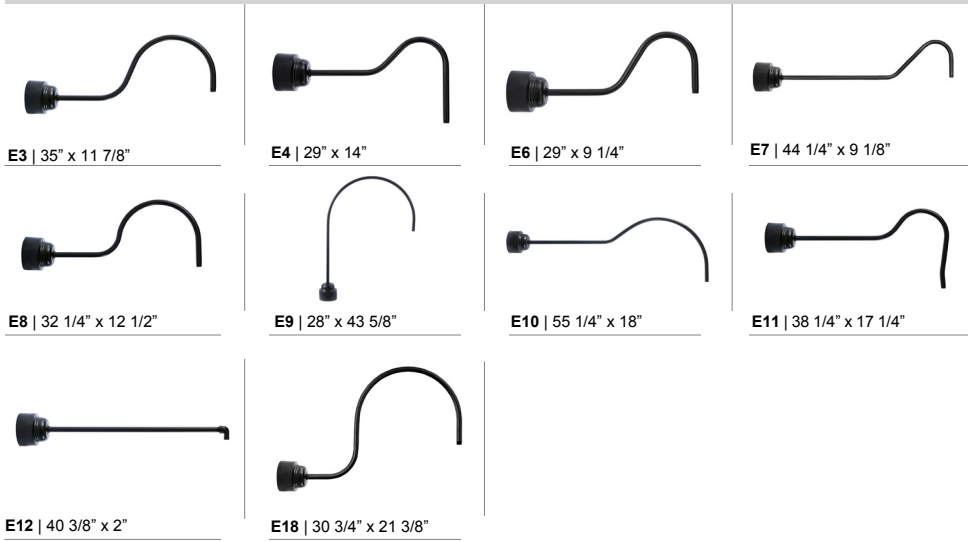

Project: _____

Fixture Type: _____ Quantity: _____

Customer: _____

ARM MOUNTS | Dimensions are Projection x Height | CB included with all arms | Arm will match fixture finish