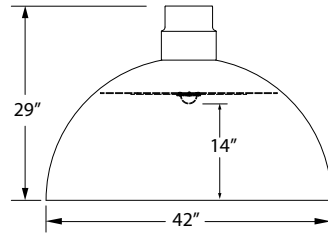

Project: _____

Fixture Type: _____ Quantity: _____

Customer: _____

Specifications

Material:
RLM shades are constructed of heavy duty spun aluminum. Wall back plate and driver housing are cast aluminum. All fasteners are stainless steel. Inside of shade is reflective white finish. Screw hardware may not match paint.

Glass:
Choice of clear, frosted or prismatic glass up to **24w Max** optional.

Lens:
Flat, 92% transmission white acrylic lens, 0.059" thick is optional.

Electrical:
Universal voltage 120-277 is standard. 0-10V, TRIAC and ELV dimming to 1% protocols are standard for LED modules. (12w is 120v and TRIAC dimming only)

See page 2 table for LED module and driver specs, voltage and dimming protocols.

Certifications:
Cord mounts are UL Listed for dry locations. Arm mount, stem mount and wall mount are UL Listed for wet locations.

Finish:
A polyester powder coat high quality finish is electro-statically applied and baked at 430° for exceptional durability and color retention. Products undergo an intensive five-step cleansing and pretreatment process for maximum paint adhesion.

Marine grade finish provides superior salt, humidity and UV protection. This coating withstands up to 3000 hours of continuous salt spray, comes with a 5-year warranty and is available in either a textured or gloss surface.

Modifications:
Consult factory for custom or modified designs.

OSND42 LED

Weight: 34.5 lbs

Catalog Logic

OSND42 - M024LDD W 40K - CRD-DCC - BLSF - 100GLCL - N/A - 41-44 - UNV

RLM Style Light Source, Wattage Distribution CCT Driver Housing Mounting Glass & Guard Accessories Finish Inside Shade Finish Voltage

Catalog Number

1 2 3 4 5 6 7 8 9 10

OSND42 -

UNV

1 LIGHT SOURCE & WATTAGES

M012LDD	(12w, 750 lumen, Cree module) Integral driver, 120V, TRIAC dimming & narrow distribution only.
M009LDD	(9w, 850 lumen, Cree module)
M010LDD	(10w, 1250 lumen, Cree module)
M016LDD	(16w, 2000 lumen, Cree module)
M024LDD	(24w, 3000 lumen, Cree module)
M037LDD	(37w, 4000 lumen, Cree module)

2 DISTRIBUTION

W (T5 Wide Distribution with Dome LED Lens)
N* (T5 Narrow Distribution with Flat LED Lens)
*12w is narrow only, select "N".

3 COLOR TEMPERATURE (CCT)

27K	(2700K)
30K	(3000K)
35K	(3500K)
40K	(4000K)

4 DRIVER HOUSINGS*

(Driver Housing only Required with Color Cord and/or Emergency Backup Options)

NA No selection is required if Color Cord or Emergency Backup are not chosen

Color Cord Driver Housing Options
Choose Color Cord Style in Box 5

CRD-DCC (Driver Housing for Color Cord only; 7 3/4" x 1 1/2")

SSC-DCC (Driver Housing for SS Cable/Color Cord only; 7 3/4" x 1 1/2")

Emergency Backup Driver Housing Options

CRD-DCCEM-BLC (Emergency Ballast Housing for Black Cord only; 12" x 1 1/2")
Choose **NA** in Box 5

CRD-DCCEM-WHC (Emergency Ballast Housing for White Cord only; 12" x 1 1/2")
Choose **NA** in Box 5

CRD-DCCEM (Emergency Ballast Housing for Color Cord only; 12" x 1 1/2")
Choose **Color Cord Style** in Box 5

ST-DCCEM (Emergency Ballast Housing for Stem only; 12" x 1 1/2")
Choose **Stem Size** in Box 5