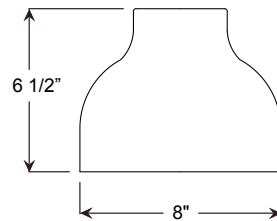

Project: _____

Fixture Type: _____ Quantity: _____

Customer: _____

Weight: 1.5 lbs

Specifications

Material:
RLM shades are constructed of heavy duty spun aluminum. Wall back plate and ballast housing are cast aluminum. All fasteners are stainless steel. Inside of shade is reflective white finish for all colors except galvanized paint finish. Screw hardware may not match paint.