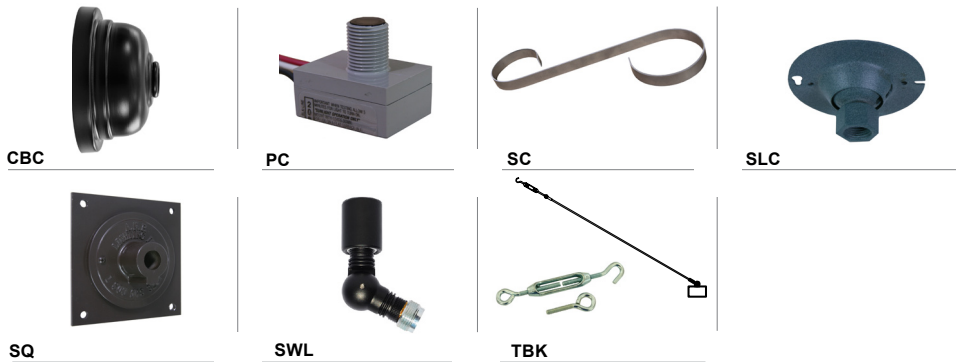

Project: _____
 Fixture Type: _____ Quantity: _____
 Customer: _____

ARM MOUNTS | Dimensions are Projection x Height | CB included with all arms

WALL MOUNTS | Dimensions are Projection x Height

ACCESSORIES

GLASS & GUARDS
UP TO 100W MAX

Glass Legend: **CL** = Clear **FR** = Frosted **PR** = Prismatic
 100 = Small 200 = Large

Glass Only (6 1/2" H X 4 1/8" W)	
	100GLCL
	100GLFR
	100GLPR
Glass with Cast Guard (7 1/2" H X 4 1/8" W)	
	100GLCLGUPC
	100GLFRGUPC
	100GLPRGUPC
Glass with Wire Guard (7 1/2" H X 4 1/8" W)	
	100GLCLGUP
	100GLFRGUP
	100GLPRGUP
Guards Only (7 1/2" H X 4 1/8" W)	
	100GLGUPC (Cast Guard)
	100GLGUP (Wire Guard)