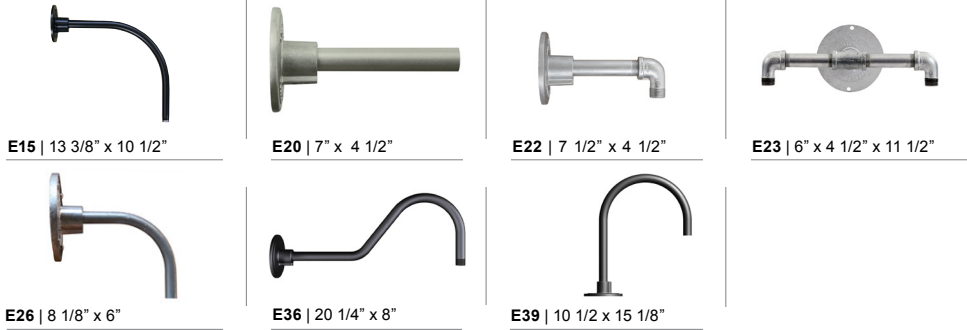

Project: _____
Fixture Type: _____ Quantity: _____
Customer: _____

ARM MOUNTS | Dimensions are Projection x Height | CB included with all arms