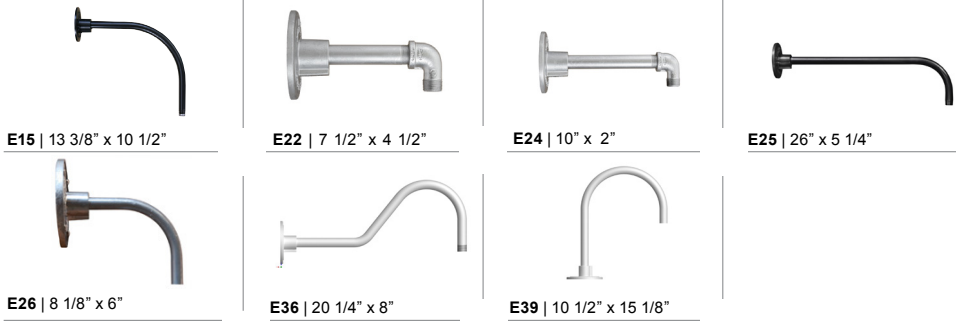

Project: _____
Fixture Type: _____ Quantity: _____
Customer: _____

ARM MOUNTS | Dimensions are Projection x Height | CB included with all arms