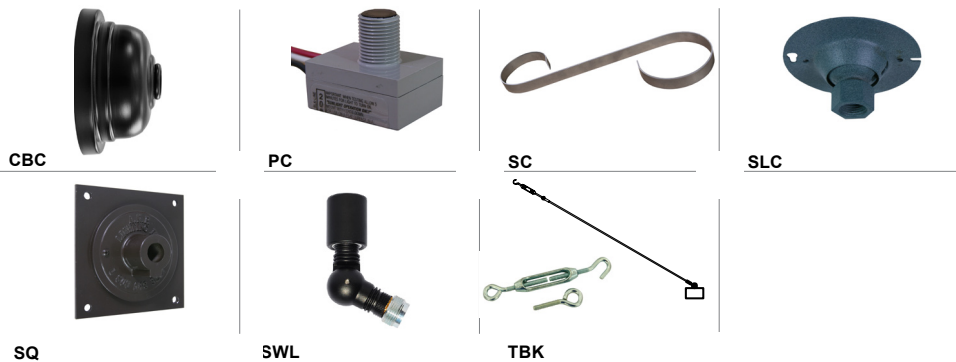

ACCESSORIES