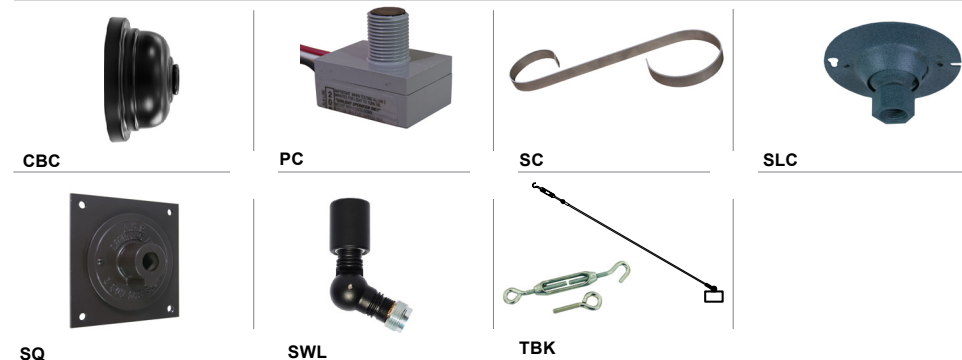

Project: _____

Fixture Type: _____ Quantity: _____

Customer: _____

ARM MOUNTS | Dimensions are Projection x Height | CB included with all arms

WALL MOUNTS | Dimensions are Projection x Height | **POST MOUNTS** | Dimensions are Projection x Height

ACCESSORIES

GLASS & GUARDS
UP TO 200W MAX

Glass Legend: **CL** = Clear **FR** = Frosted **PR** = Prismatic
100 = Small **200** = Large

Glass Only (9 1/4" H X 5" W)

200GLCL
200GLFR
200GLPR

Glass with Cast Guard (10 1/4" H X 5 1/2" W)