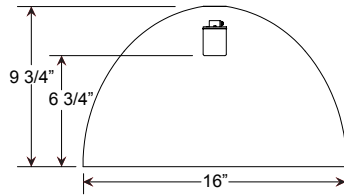

Modifications:
Consult factory for custom or modified designs.

DD16
200w Max
Medium Base

Weight: 4.0 lbs

EPA: 0.92

Catalog Logic **DD16** - **MB** - **E6** - **100GLCL** - **CBC** - **72**

RLM Style Light Source Mounting Source Glass & Guards Accessories Finish