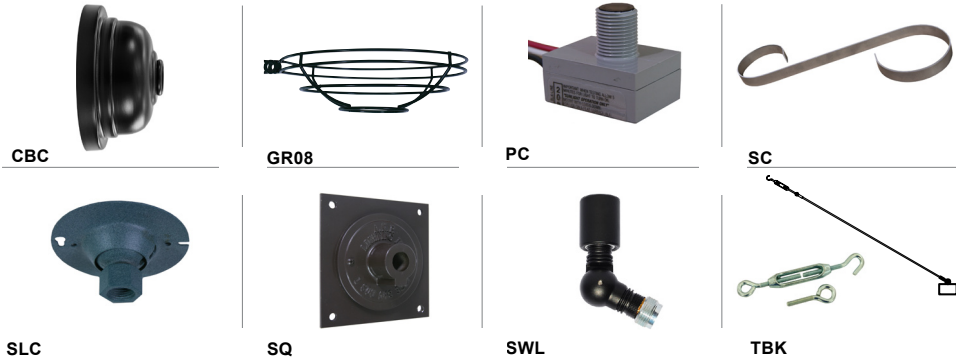

Consult Factory for additional paint charges and availability.

WARRANTY

See www.ANPlighting.com for complete fixture warranty

Project: _____
 Fixture Type: _____ Quantity: _____
 Customer: _____

ARM MOUNTS | Dimensions are Projection x Height | CB included with all arms

WALL MOUNTS | Dimensions are Projection x Height

ACCESSORIES

**GLASS & GUARDS
UP TO 100W MAX**

Glass Legend: CL = Clear FR = Frosted PR = Prismatic
 100 = Small 200 = Large

Glass Only (6 1/2" H X 4 1/8" W)	
	100GLCL 100GLFR 100GLPR
Glass with Cast Guard (7 1/2" H X 4 1/8" W)	
	100GLCLGUPC 100GLFRGUPC 100GLPRGUPC
Glass with Wire Guard (7 1/2" H X 4 1/8" W)	
	100GLCLGUP 100GLFRGUP 100GLPRGUP
Guards Only (7 1/2" H X 4 1/8" W)	
	100GLGUPC (Cast Guard)
	100GLGUP (Wire Guard)