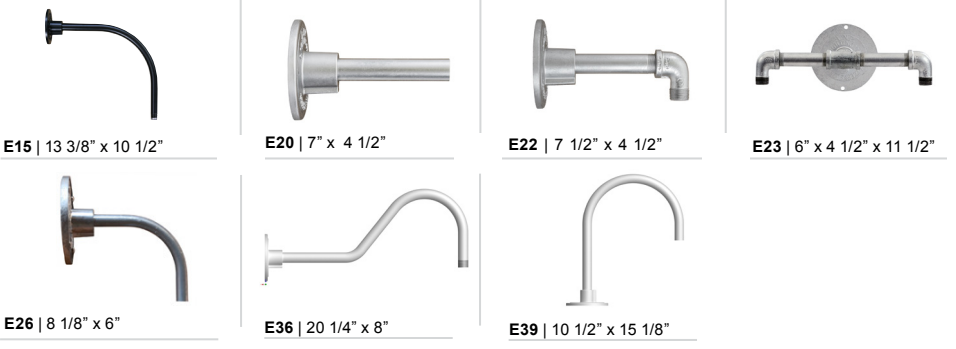

***Cast and Wire Guard Finish will match fixture finish.**

4 ACCESSORIES*

CBC	(Cast back plate Spun Alum Cover)*
GR08	(8" Wire Grill)*
PC	(Button Photo Cell) Remote Only
SC	(Scroll for Arms)*
SLC	(Sloped Ceiling Mount Canopy, 20° Max)*
SQ	(Square Back Plate)*
SWL	(Adjustable Locking Swivel)*
TBK	(Turn Buckle Kit)*

Consult Factory for additional paint charges and availability.

WARRANTY

See www.ANPlighting.com for complete fixture warranty

Project: _____
 Fixture Type: _____ Quantity: _____
 Customer: _____

ARM MOUNTS | Dimensions are Projection x Height | CB included with all arms