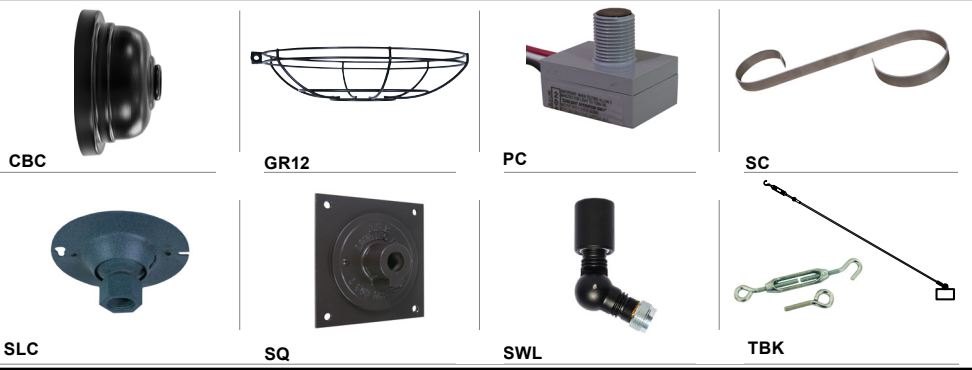

4 ACCESSORIES*	
CBC	(Cast back plate Spun Alum Cover)*
GR12	(12" Wire Grill)*
PC	(Button Photo Cell) Remote Only
SC	(Scroll for Arms)*
SLC	(Sloped Ceiling Mount Canopy, 20° Max)*
SQ	(Square Back Plate)*
SWL	(Adjustable Locking Swivel)*
TBK	(Turn Buckle Kit)*
*Accessory finish will match fixture finish.	

Consult Factory for additional paint charges and availability.

Project: _____
 Fixture Type: _____ Quantity: _____
 Customer: _____

ARM MOUNTS | Dimensions are Projection x Height | CB included with all arms

WALL MOUNTS | Dimensions are Projection x Height | **POST MOUNTS** | Dimensions are Projection x Height

ACCESSORIES

GLASS & GUARDS

UP TO 200W MAX	
Glass Legend: CL = Clear FR = Frosted PR = Prismatic 100 = Small 200 = Large	
Glass Only (9 1/4" H X 5" W)	
	200GLCL 200GLFR 200GLPR
Glass with Cast Guard (10 1/4" H X 5 1/2" W)	
	200GLCLGUPC 200GLFRGUPC 200GLPRGUPC
Glass with Wire Guard (10 1/4" H X 5" W)	
	200GLCLGUP 200GLFRGUP 200GLPRGUP
GUPC Guard Only (10 1/4" H X 5 1/2" W)	
	200GLGUPC (Cast Guard)
GUP Guard Only (10 1/4" H X 5" W)	
	200GLGUP (Wire Guard)
	AC (Acorn Glass -- Clear Stipple Only)
	100GLBG (6" White Ball Glass)