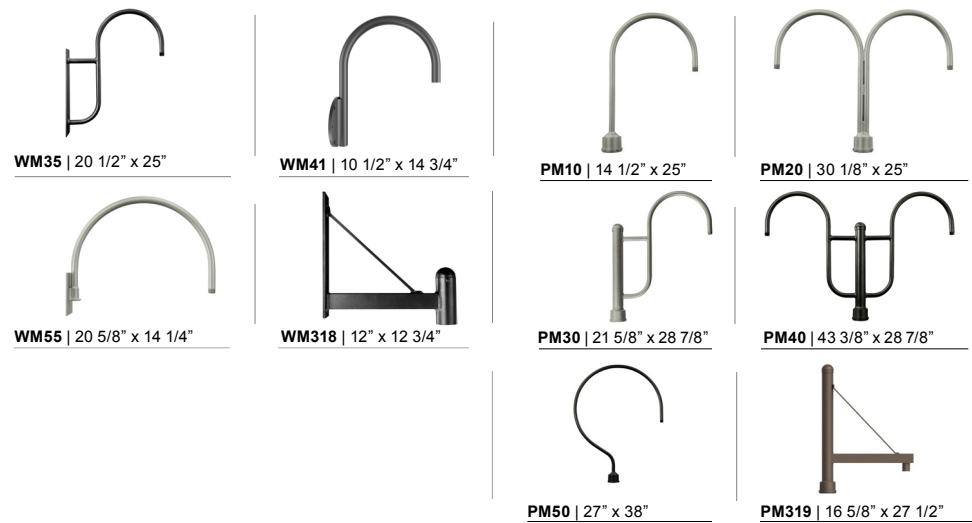

4 ACCESSORIES*	
CBC	(Cast back plate Spun Alum Cover)*
GR12	(12" Wire Grill)*
PC	(Button Photo Cell) Remote Only
SC	(Scroll for Arms)*
SLC	(Sloped Ceiling Mount Canopy, 20° Max)*
SQ	(Square Back Plate)*
SWL	(Adjustable Locking Swivel)*
TBK	(Turn Buckle Kit)*
*Accessory finish will match fixture finish.	

WALL MOUNTS | Dimensions are Projection x Height | **POST MOUNTS** | Dimensions are Projection x Height

ACCESSORIES

GLASS & GUARDS

UP TO 200W MAX	
Glass Legend: CL = Clear FR = Frosted PR = Prismatic 100 = Small 200 = Large	
Glass Only (9 1/4" H X 5" W)	
	200GLCL 200GLFR 200GLPR
Glass with Cast Guard (10 1/4" H X 5 1/2" W)	
	200GLCLGUPC 200GLFRGUPC 200GLPRGUPC
Glass with Wire Guard (10 1/4" H X 5" W)	
	200GLCLGUP 200GLFRGUP 200GLPRGUP
GUPC Guard Only (10 1/4" H X 5 1/2" W)	
	200GLGUPC (Cast Guard)
GUP Guard Only (10 1/4" H X 5" W)	
	200GLGUP (Wire Guard)
	AC (Acorn Glass -- Clear Stipple Only)
	100GLBG (6" White Ball Glass)