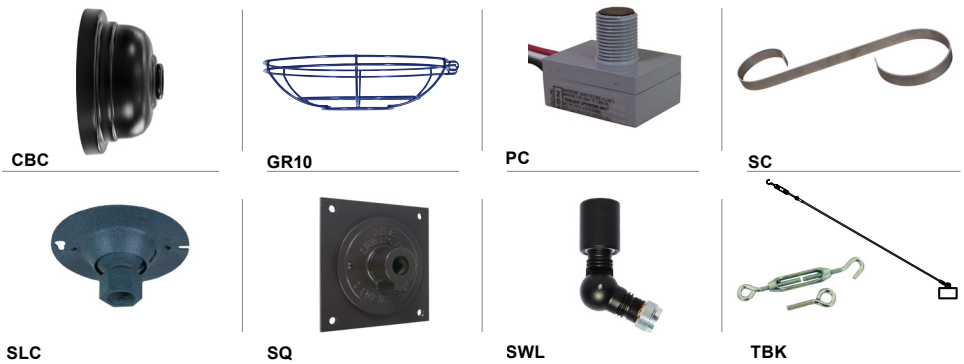

4 ACCESSORIES*	
CBC	(Cast back plate Spun Alum Cover)*
GR10	(10" Wire Grill)*
PC	(Button Photo Cell) Remote Only
SC	(Scroll for Arms)*
SLC	(Sloped Ceiling Mount Canopy, 20° Max)*
SQ	(Square Back Plate)*
SWL	(Adjustable Locking Swivel)*
TBK	(Turn Buckle Kit)*
*Accessory finish will match fixture finish.	

WARRANTY

See www.ANPlighting.com for complete fixture warranty

Project: _____

Fixture Type: _____ Quantity: _____

Customer: _____

ARM MOUNTS | Dimensions are Projection x Height | CB included with all arms

WALL MOUNTS | Dimensions are Projection x Height

ACCESSORIES

GLASS & GUARDS

UP TO 100W MAX

Glass Legend: **CL** = Clear **FR** = Frosted **PR** = Prismatic
100 = Small **200** = Large

Glass Only (6 1/2" H X 4 1/8" W)