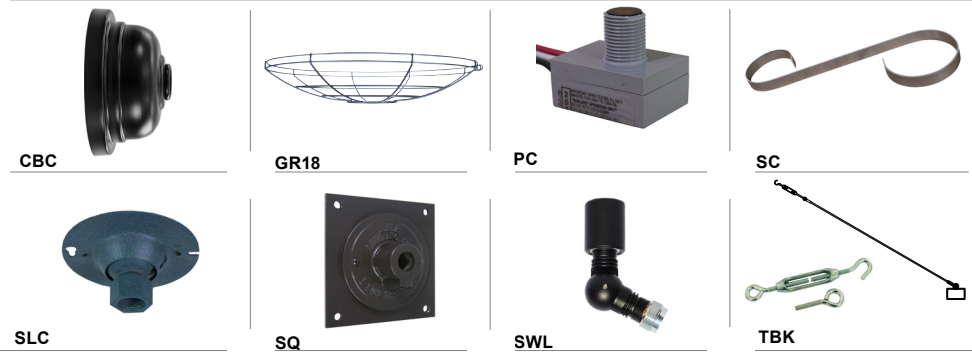

ACCESSORIES