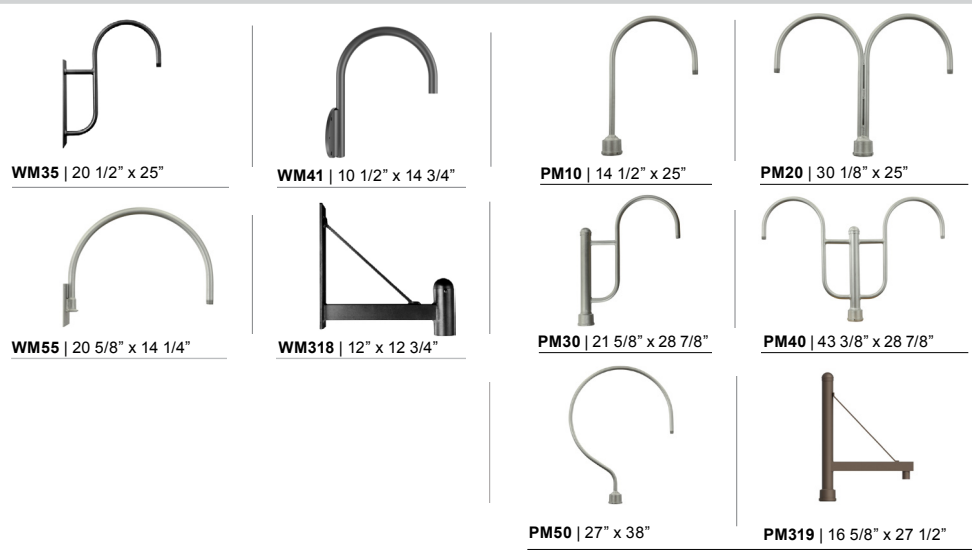

WALL MOUNTS | Dimensions are Projection x Height | **POST MOUNTS** | Dimensions are Projection x Height