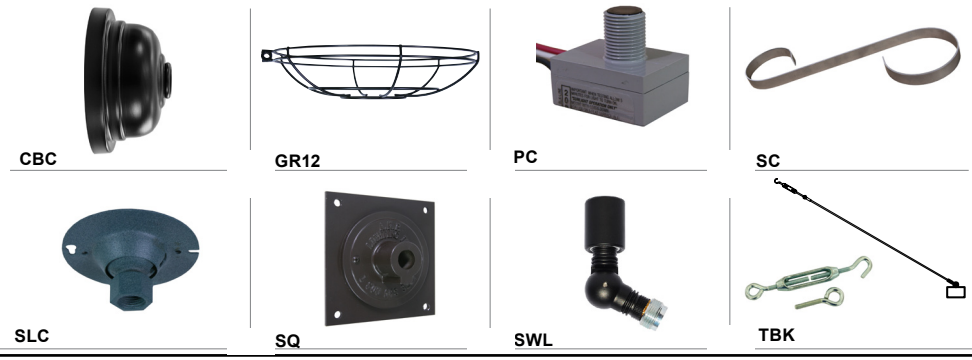

ACCESSORIES