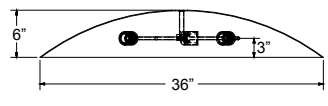

Project: _____
 Fixture Type: _____ Quantity: _____
 Customer: _____

Medium Base

3-Light Cluster

Specifications

Material:
 RLM shades are constructed of heavy duty spun aluminum. Wall back plate and ballast housing are cast aluminum. All fasteners are stainless steel. Inside of shade is reflective white finish for all colors except galvanized paint finish. Screw hardware may not match paint.