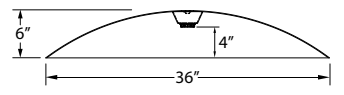

Project: _____
 Fixture Type: _____ Quantity: _____
 Customer: _____

Medium Base

3-Light Cluster

Specifications

Material:
 RLM shades are constructed of heavy duty spun aluminum. Wall back plate and ballast housing are cast aluminum. All fasteners are stainless steel. Inside of shade is reflective white finish for all colors except galvanized paint finish. Screw hardware may not match paint.