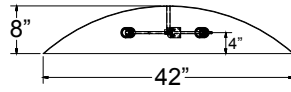

Project: _____
Fixture Type: _____ Quantity: _____
Customer: _____

Specifications

Material:
RLM shades are constructed of heavy duty spun aluminum. Wall back plate and ballast housing are cast aluminum. All fasteners are stainless steel. Inside of shade is reflective white finish for all colors except galvanized paint finish. Screw hardware may not match paint.

Glass:
Choice of clear, frosted or prismatic glass is optional. (Not available with 3-light)

Electrical:
Medium Base Socket, 200w Maximum or GU24 Socket.
Approximately 12" of pull wire extends from fixture. Additional pull wire provided for post mount arms and wall mounts.

Certifications:
Cord mounts are UL Listed for dry locations. Arm mount, stem mount and wall mount are UL Listed for wet locations.

Finish:
A polyester powder coat high quality finish is electro-statically applied and baked at 430° for exceptional durability and color retention. Products undergo an intensive five-step cleansing and pretreatment process for maximum paint adhesion.

Marine grade finish provides superior salt, humidity and UV protection. This coating withstands up to 3000 hours of continuous salt spray, comes with a 5-year warranty and is available in either a textured or gloss surface.

Modifications:
Consult factory for custom or modified designs.

Medium Base

3-Light Cluster

Weight: 14.5 lbs

**OSDC42
200w Max
Medium Base**

Catalog Logic

OSDC42 - MB - E6 - CBC - 100GLCL - 72 - 72 - 72

RLM Style   Lamp Base   Mounting Source   Accessories   Glass   Finish   Inside Shade Finish   3-light Cluster Finish

Catalog Number	1	2	3	4	5	6	7
OSDC42							

1 LAMP BASE	
MB	(Medium Base, 200w Max)
GU24	(GU24 Base)
3MBQM	(3-light medium base curved arm cluster, medium)

2 MOUNTING SOURCES*	
Arm Mounts (Cast back plate included)	
E3 E4 E6 E7 E8 E9 E10 E11 E12 E18	
Cable Mounts** (Includes 1' x 5 3/8" canopy)	
SSC-BLC	(Stainless steel cable with 6' Black SJT Cord)
SSC-WHC	(Stainless steel cable with 6' White SJT Cord)
SSC-XXXX	(Stainless steel cable with 6' Color cord. Replace XXXX with color cord designation below)
**Cord/Cable Canopy finish will match fixture finish.	
SJT Cord	
BLC (6' Black SJT Cord)	WHC (6' White SJT Cord)
Solid Fabric Colored Cords	
BLSF (6' Black)	ORSF (6' Orange)
GYSF (6' Gray)	LGSF (6' Lime Green)
CHSF (6' Chocolate Brown)	KGSF (6' Kelly Green)
WHSF (6' White)	CBSF (6' Cobalt Blue)
CASF (6' Cardinal)	SBSF (6' Sky Blue)
Patterned Fabric Colored Cords	
BWHPF (6' Black/White Houndstooth)	BIHPF (6' Brown/Ivory Houndstooth)
GYCPF (6' Gray/Citrus Yellow)	MOSPF (6' Magenta/Orange Stripe)
NMTPF (6' Navy Mini Tweed)	
Glossy Fabric Colored Cords	
GMGF (6' Gun Metal)	SSGF (6' Sterling Silver)
CPGF (6' Copper Penny)	BRGF (6' Bronze)
GOGF (6' Gold)	
Stem Mounts (Includes STC Flat Canopy)	
1/2" (13/16" OD) Rigid	3/4" (1" OD) Rigid Stems
2ST6 2ST12 2ST18	3ST6 3ST12 3ST18
2ST24 2ST36 2ST48	3ST24 3ST36 3ST48
2ST60 2ST72 2ST96	3ST60 3ST72 3ST96
*Arm mount, Wall mount or Stem finish will match fixture finish.	

3 ACCESSORIES*	
CBC	(Cast back plate Spun Alum Cover)*
SLC	(Sloped Ceiling Mount Canopy, 20° Max)*
SQ	(Square Back Plate)*
TBK	(Turn Buckle Kit)*
*Accessory finish will match fixture finish.	

4 GLASS & GUARD* (Not available with 3-light)	
Up to 100w Only	
100GLCL	(Clear Glass)
100GLFR	(Frosted Glass)
100GLPR	(Prismatic Glass)
100GLCLGUP	(Clear Glass & Small Wire Guard)
100GLFRGUP	(Frosted Glass & Small Wire Guard)
100GLPRGUP	(Prismatic Glass & Small Wire Guard)
100GLCLGUPC	(Clear Glass & Cast Guard)
100GLFRGUPC	(Frosted Glass & Cast Guard)
100GLPRGUPC	(Prismatic Glass & Cast Guard)
100GLGUP	(Small Wire Guard with No Glass)
100GLGUPC	(Cast Guard with No Glass)
*Cast and Wire Guard Finish will match fixture finish.