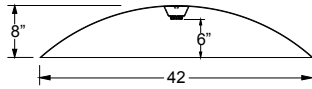

Project: _____
Fixture Type: _____ Quantity: _____
Customer: _____

Specifications

Material:
RLM shades are constructed of heavy duty spun aluminum. Wall back plate and ballast housing are cast aluminum. All fasteners are stainless steel. Inside of shade is reflective white finish for all colors except galvanized paint finish. Screw hardware may not match paint.

Glass:
Choice of clear, frosted or prismatic glass is optional. (Not available with 3-light)

Electrical:
Medium Base Socket, 200w Maximum or GU24 Socket.
Approximately 12" of pull wire extends from fixture. Additional pull wire provided for post mount arms and wall mounts.

Certifications:
Cord mounts are UL Listed for dry locations. Arm mount, stem mount and wall mount are UL Listed for wet locations.

Finish:
A polyester powder coat high quality finish is electro-statically applied and baked at 430° for exceptional durability and color retention. Products undergo an intensive five-step cleansing and pretreatment process for maximum paint adhesion.

Marine grade finish provides superior salt, humidity and UV protection. This coating withstands up to 3000 hours of continuous salt spray, comes with a 5-year warranty and is available in either a textured or gloss surface.

Modifications:
Consult factory for custom or modified designs.

Medium Base

3-Light Cluster

Weight: 14.5 lbs

**OSDC42
200w Max
Medium Base**

Catalog Logic

OSDC42 - MB - E6 - CBC - 100GLCL - 72 - 72 - 72

RLM Style   Lamp Base   Mounting Source   Accessories   Glass   Finish   Inside Shade Finish   3-light Cluster Finish

Catalog Number	1	2	3	4	5	6	7
OSDC42							

1 LAMP BASE	
MB	(Medium Base, 200w Max)
GU24	(GU24 Base)
3MBQM	(3-light medium base curved arm cluster, medium)

2 MOUNTING SOURCES*	
Arm Mounts (Cast back plate included)	
E3 E4 E6 E7 E8 E9 E10 E11 E12 E18	
Cable Mounts** (Includes 1' x 5 3/8" canopy)	
SSC-BLC	(Stainless steel cable with 6' Black SJT Cord)
SSC-WHC	(Stainless steel cable with 6' White SJT Cord)
SSC-XXXX	(Stainless steel cable with 6' Color cord. Replace XXXX with color cord designation below)
**Cord/Cable Canopy finish will match fixture finish.	
SJT Cord	
BLC (6' Black SJT Cord)	WHC (6' White SJT Cord)
Solid Fabric Colored Cords	
BLSF (6' Black)	ORSF (6' Orange)
GYSF (6' Gray)	LGSF (6' Lime Green)
CHSF (6' Chocolate Brown)	KGSF (6' Kelly Green)
WHSF (6' White)	CBSF (6' Cobalt Blue)
CASF (6' Cardinal)	SBSF (6' Sky Blue)
Patterned Fabric Colored Cords	
BWHPF (6' Black/White Houndstooth)	BIHPF (6' Brown/Ivory Houndstooth)
GYCPF (6' Gray/Citrus Yellow)	MOSPF (6' Magenta/Orange Stripe)
NMTPF (6' Navy Mini Tweed)	
Glossy Fabric Colored Cords	
GMGF (6' Gun Metal)	SSGF (6' Sterling Silver)
CPGF (6' Copper Penny)	BRGF (6' Bronze)
GOGF (6' Gold)	
Stem Mounts (Includes STC Flat Canopy)	
1/2" (13/16" OD) Rigid	3/4" (1" OD) Rigid Stems
2ST6 2ST12 2ST18	3ST6 3ST12 3ST18
2ST24 2ST36 2ST48	3ST24 3ST36 3ST48
2ST60 2ST72 2ST96	3ST60 3ST72 3ST96
*Arm mount, Wall mount or Stem finish will match fixture finish.	

3 ACCESSORIES*	
CBC	(Cast back plate Spun Alum Cover)*
SLC	(Sloped Ceiling Mount Canopy, 20° Max)*
SQ	(Square Back Plate)*
TBK	(Turn Buckle Kit)*
*Accessory finish will match fixture finish.	

4 GLASS & GUARD* (Not available with 3-light)	
Up to 100w Only	
100GLCL	(Clear Glass)
100GLFR	(Frosted Glass)
100GLPR	(Prismatic Glass)
100GLCLGUP	(Clear Glass & Small Wire Guard)
100GLFRGUP	(Frosted Glass & Small Wire Guard)
100GLPRGUP	(Prismatic Glass & Small Wire Guard)
100GLCLGUPC	(Clear Glass & Cast Guard)
100GLFRGUPC	(Frosted Glass & Cast Guard)
100GLPRGUPC	(Prismatic Glass & Cast Guard)
100GLGUP	(Small Wire Guard with No Glass)
100GLGUPC	(Cast Guard with No Glass)
*Cast and Wire Guard Finish will match fixture finish.