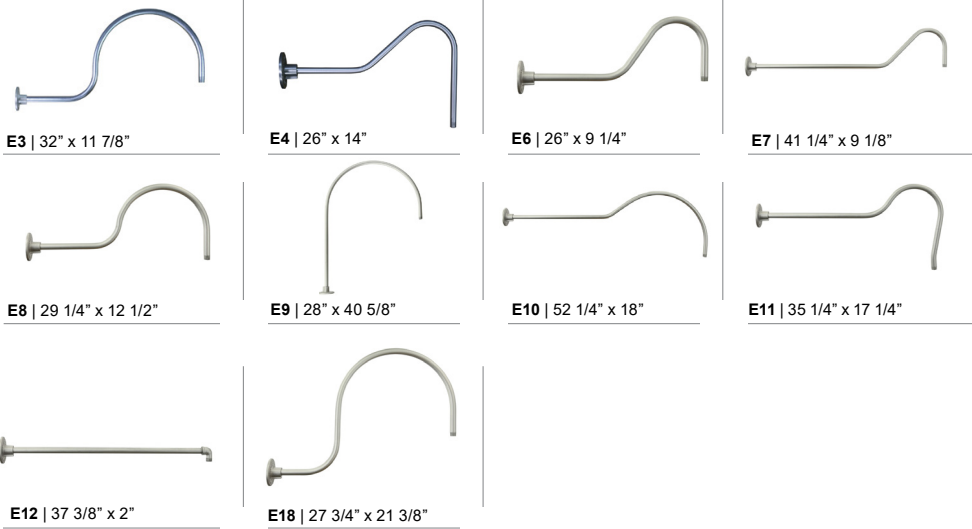

Project: _____
Fixture Type: _____ Quantity: _____
Customer: _____

ARM MOUNTS | Dimensions are Projection x Height | CB included with all arms