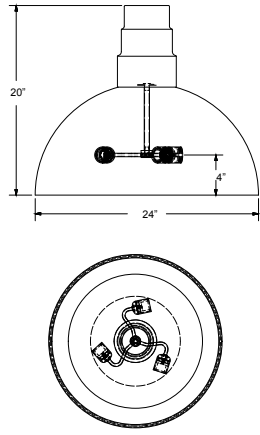

Medium Base

3-Light Cluster

Weight: 9.0 lbs

OSND24
200w Max
Medium Base

Project: _____
 Fixture Type: _____ Quantity: _____
 Customer: _____

Specifications

Material:
 RLM shades are constructed of heavy duty spun aluminum. Wall back plate and ballast housing are cast aluminum. All fasteners are stainless steel. Inside of shade is reflective white finish for all colors except galvanized paint finish. Screw hardware may not match paint.

Glass:
 Choice of clear, frosted or prismatic glass is optional. (Not available with 3-light)

Lens:
 Flat, 92% transmission white acrylic lens, 0.059" thick is optional. (Not available with 3-light)

Electrical:
 Medium Base Socket, 200w Maximum or GU24 Socket. Approximately 12" of pull wire extends from fixture. Additional pull wire provided for post mount arms and wall mounts.