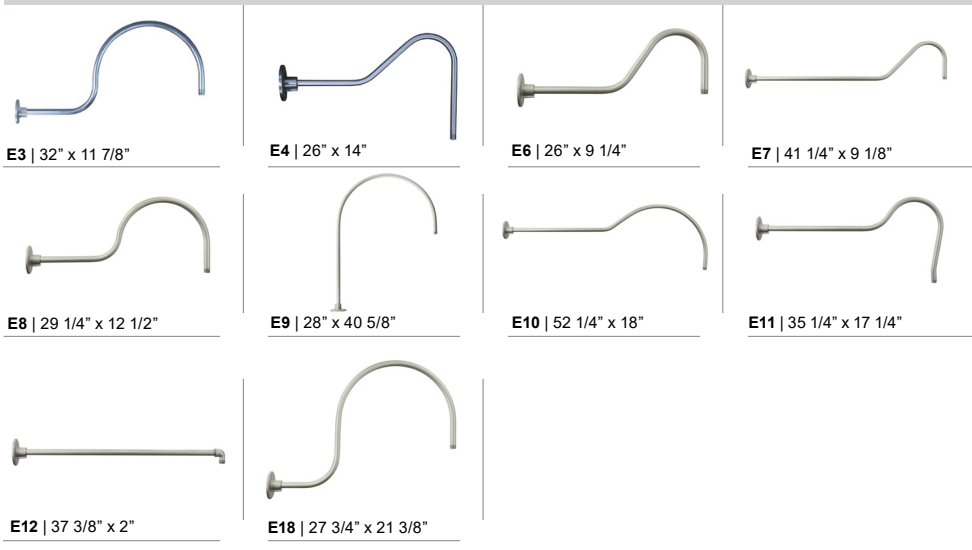

Project: _____
Fixture Type: _____ Quantity: _____
Customer: _____

ARM MOUNTS | Dimensions are Projection x Height | CB included with all arms