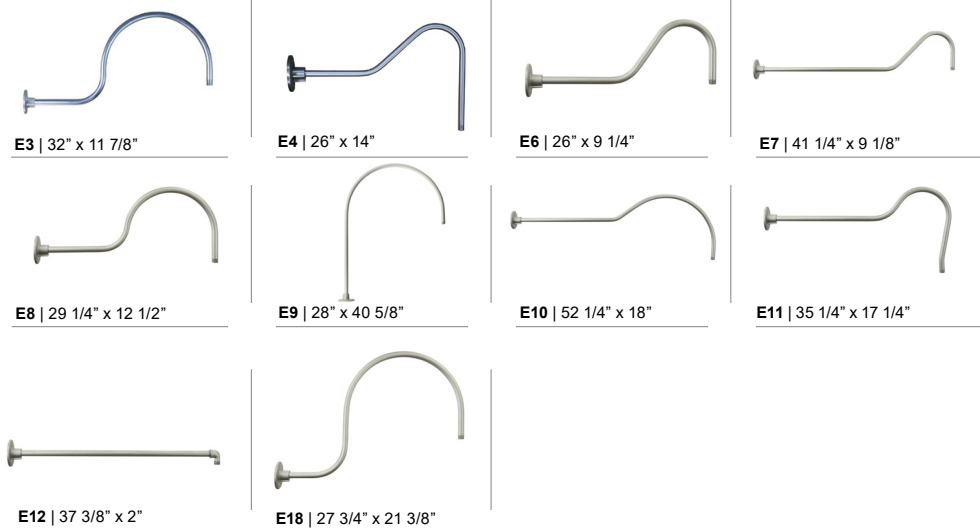

Project: _____
Fixture Type: _____ Quantity: _____
Customer: _____

ARM MOUNTS | Dimensions are Projection x Height | CB included with all arms