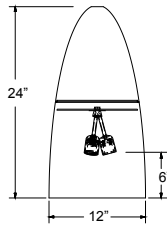

Medium Base

3-Light Cluster

Project: _____

Fixture Type: _____ Quantity: _____

Customer: _____

Specifications

Material:
RLM shades are constructed of heavy duty spun aluminum. Wall back plate and ballast housing are cast aluminum. All fasteners are stainless steel. Inside of shade is reflective white finish for all colors except galvanized paint finish. Screw hardware may not match paint.

Glass:
Choice of clear, frosted or prismatic glass is optional. (Not available with 3-light)

Electrical:
Medium Base Socket, 200w Maximum or GU24 Socket.
Approximately 12" of pull wire extends from fixture. Additional pull wire provided for post mount arms and wall mounts.

GLASS & GUARDS
UP TO 100W MAX

Glass Legend: **CL** = Clear **FR** = Frosted **PR** = Prismatic
100 = Small **200** = Large

Glass Only (6 1/2" H X 4 1/8" W)	
	100GLCL 100GLFR 100GLPR
Glass with Cast Guard (7 1/2" H X 4 1/8" W)	
	100GLCLGUPC 100GLFRGUPC 100GLPRGUPC
Glass with Wire Guard (7 1/2" H X 4 1/8" W)	
	100GLCLGUP 100GLFRGUP 100GLPRGUP
Guards Only (7 1/2" H X 4 1/8" W)	
	100GLGUPC (Cast Guard)
	100GLGUP (Wire Guard)