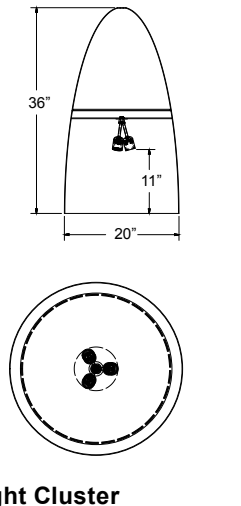

Medium Base

3-Light Cluster

Project: _____
 Fixture Type: _____ Quantity: _____
 Customer: _____

Specifications

Material:
 RLM shades are constructed of heavy duty spun aluminum. Wall back plate and ballast housing are cast aluminum. All fasteners are stainless steel. Inside of shade is reflective white finish for all colors except galvanized paint finish. Screw hardware may not match paint.

Glass:
 Choice of clear, frosted or prismatic glass is optional. (Not available with 3-light)

Electrical:
 Medium Base Socket, 200w Maximum or GU24 Socket.
 Approximately 12" of pull wire extends from fixture. Additional pull wire provided for post mount arms and wall mounts.