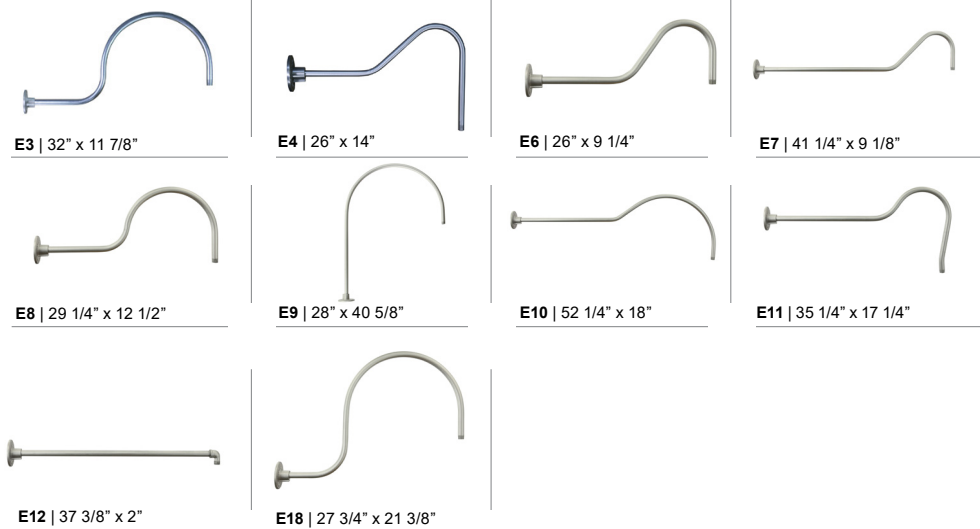

Consult Factory for additional paint charges and availability.

WARRANTY

See www.ANPlighting.com for complete fixture warranty.

Project: _____
 Fixture Type: _____ Quantity: _____
 Customer: _____

ARM MOUNTS | Dimensions are Projection x Height | CB included with all arms