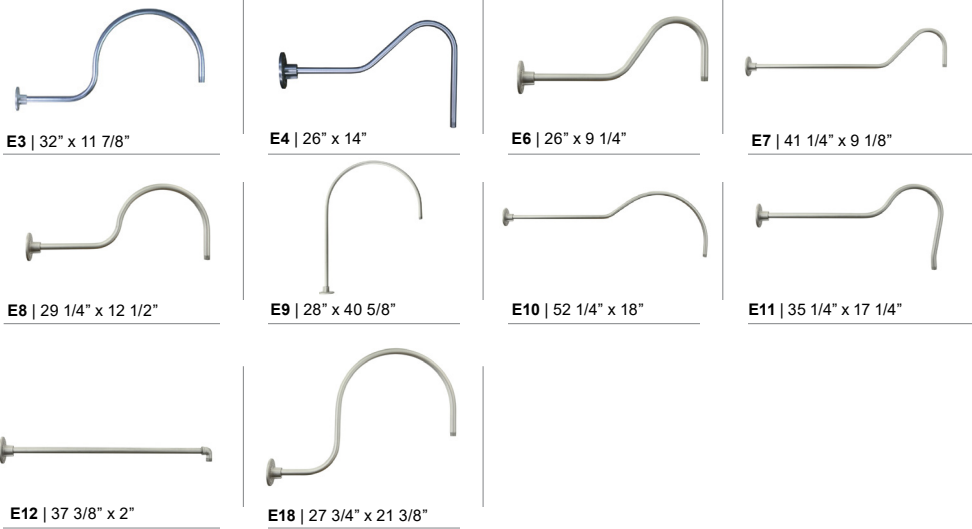

Project: _____
Fixture Type: _____ Quantity: _____
Customer: _____

ARM MOUNTS | Dimensions are Projection x Height | CB included with all arms