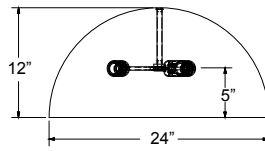

Project: _____

Fixture Type: _____ Quantity: _____

Customer: _____

Medium Base

3-Light Cluster

Weight: 10.0 lbs

OSSD24
200w Max
Medium Base

Specifications