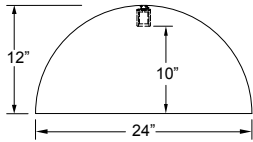

Project: _____

Fixture Type: _____ Quantity: _____

Customer: _____

Medium Base

3-Light Cluster

Weight: 10.0 lbs

OSSD24
200w Max
Medium Base

Specifications