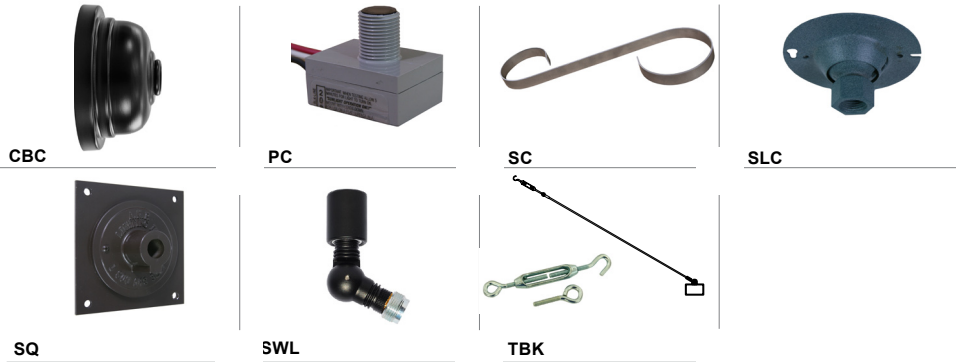

Consult Factory for additional paint charges and availability.

Project: _____
 Fixture Type: _____ Quantity: _____
 Customer: _____

ARM MOUNTS | Dimensions are Projection x Height | CB included with all arms

WALL MOUNTS | Dimensions are Projection x Height

ACCESSORIES

GLASS & GUARDS
UP TO 200W MAX

Glass Legend: **CL** = Clear **FR** = Frosted **PR** = Prismatic
100 = Small **200** = Large

Glass Only (9 1/4" H X 5" W)	
	200GLCL
	200GLFR
	200GLPR
Glass with Cast Guard (10 1/4" H X 5 1/2" W)	
	200GLCLGUPC
	200GLFRGUPC
	200GLPRGUPC
Glass with Wire Guard (10 1/4" H X 5" W)	
	200GLCLGUP
	200GLFRGUP
	200GLPRGUP
GUPC Guard Only (10 1/4" H X 5 1/2" W)	
	200GLGUPC (Cast Guard)
GUP Guard Only (10 1/4" H X 5" W)	
	200GLGUP (Wire Guard)