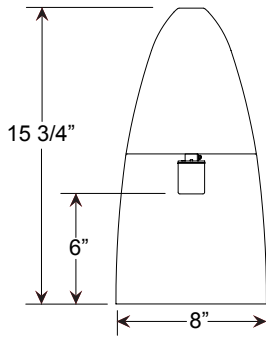

Project: _____

Fixture Type: _____ Quantity: _____

Customer: _____

Specifications

Material:
RLM shades are constructed of heavy duty spun aluminum. Wall back plate and ballast housing are cast aluminum. All fasteners are stainless steel. Inside of shade is reflective white finish for all colors except galvanized paint finish. Screw hardware may not match paint.

Glass:
Choice of clear, frosted or prismatic glass.

Electrical:
Medium Base Socket, 200w Maximum or GU24 Socket.
Approximately 12" of pull wire extends from fixture. Additional pull wire provided for post mount arms and wall mounts.

Certifications:
Cord mounts are UL Listed for dry locations. Arm mount, stem mount and wall mount are UL Listed for wet locations.

Finish:
A polyester powder coat high quality finish is electro-statically applied and baked at 430° for exceptional durability and color retention. Products undergo an intensive five-step cleansing and pretreatment process for maximum paint adhesion.

Marine grade finish provides superior salt, humidity and UV protection. This coating withstands up to 3000 hours of continuous salt spray, comes with a 5-year warranty and is available in either a textured or gloss surface.

Modifications:
Consult factory for custom or modified designs.

**PB08
200w Max
Medium Base**

Weight: 2.5 lbs

EPA: 0.74

Catalog Logic

PB08 - **MB** - **E26** - **100GLCL** - **CBC** - **72**

RLM Style   Light Source   Mounting Source   Glass & Guards   Accessories   Finish

Catalog Number	1	2	3	4	5
	PB08				

1 LIGHT SOURCE & WATTAGES

GU24 (GU24 Socket)
MB (Medium Base Socket, 200w Max)

2 MOUNTING SOURCES*

Arm Mounts (Cast back plate included)

E15 E22 E24 E25 E26 E36 E39

Wall Mounts

WM35 WM41

Cord Mounts** (Includes 1" x 5 3/8" canopy) (See page 3 for color cord style)

SJT Cord

BLC (6' Black SJT Cord)	WHC (6' White SJT Cord)

Solid Fabric Colored Cords

BLSF (6' Black)	ORSF (6' Orange)
GYSF (6' Gray)	LGSF (6' Lime Green)
CHSF (6' Chocolate Brown)	KGSF (6' Kelly Green)
WHSF (6' White)	CBSF (6' Cobalt Blue)
CASF (6' Cardinal)	SBSF (6' Sky Blue)

Patterned Fabric Colored Cords

BWHPF (6' Black/White Houndstooth)	BIHPF (6' Brown/Ivory Houndstooth)
GYCPF (6' Gray/Citrus Yellow)	MOSPF (6' Magenta/Orange Stripe)
NMTPF (6' Navy Mini Tweed)	

Glossy Fabric Colored Cords

GMGF (6' Gun Metal)	SSGF (6' Sterling Silver)
CPGF (6' Copper Penny)	BRGF (6' Bronze)
GOGF (6' Gold)	

Cable Mounts** (Includes 1" x 5 3/8" canopy)

SSC-BLC (Stainless steel cable with 6' Black SJT Cord)

SSC-WHC (Stainless steel cable with 6' White SJT Cord)

SSC-XXXX (Stainless steel cable with 6' Color cord. Replace XXXX with color cord designation above)

**Cord/Cable Canopy finish will match fixture finish.

Stem Mounts (Includes STC Flat Canopy)

1/2" (13/16" OD) Rigid	3/4" (1" OD) Rigid Stems
2ST6 2ST12 2ST18	3ST6 3ST12 3ST18
2ST24 2ST36 2ST48	3ST24 3ST36 3ST48
2ST60 2ST72 2ST96	3ST60 3ST72 3ST96

*Arm mount, Wall mount or Stem finish will match fixture finish.