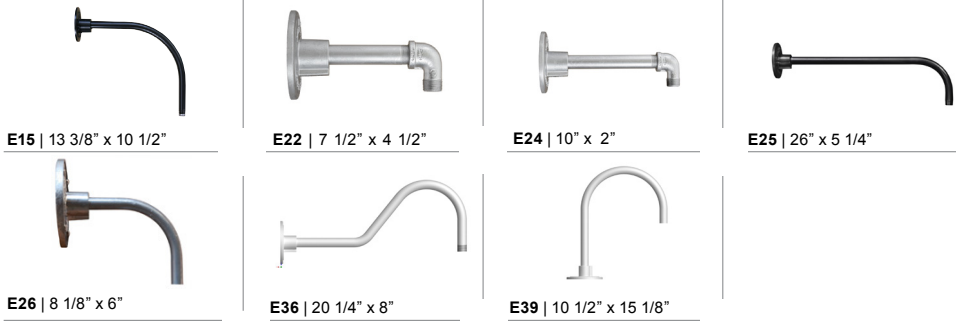

Project: _____
Fixture Type: _____ Quantity: _____
Customer: _____

ARM MOUNTS | Dimensions are Projection x Height | CB included with all arms